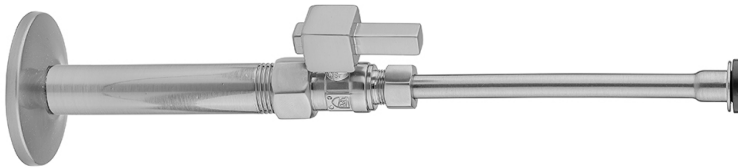

# Quarter Turn Straight Pattern 3/8" IPS x 3/8" O.D. Toilet Supply Kit with Square lever Handle, 20" Supply Tube, Escutcheon

**Model #: 618-6-72-**

## FEATURES:

- Complete Toilet Supply Kit
- Kit contains:
  - (1) Quarter Turn Straight Pattern 3/8" IPS x 3/8" O.D. Supply Valve with Square lever Handle P/N 618-6
  - (1) 20" Copper Supply Tube P/N 772
  - (1) Escutcheon P/N 740 (ULB P/N 6015)
  - (1) 3/8" Brass Nipple P/N 801-38.4

## AVAILABLE FINISHES:

Polished Chrome (PCH)	Satin Chrome (SC)	Bronze Umber (BU)
Satin Nickel (SN)	Pewter (PEW)	Caramel Bronze (CB)
Polished Nickel (PN)	Antique Brass (AB)	Antique Copper (ACU)
Oil-Rubbed Bronze (ORB)	Polished Brass (PB)	Polished Copper (PCU)
Vintage Bronze (VB)	Satin Brass (SB)	Rose Gold (RG)
Matte Black (MBK)	Satin Gold (SG)	Polished Gold (PG)
Black Nickel (BKN)	Bombay Gold (BG)	Jewelers Gold (JG)
Europa Bronze (EB)	White (WH)	Sedona Beige (SDB)
Tristan Brass (TB)	Satin Cooper (SCU)	

## SPECIFICATION DRAWING:

COMPONENTS	
DESCRIPTION	QTY:
STRAIGHT VALVE - SQUARE LEVER HANDLE	1
20" X 3/8" O.D. SUPPLY TUBE	1
ESCUTCHEON	1
PLASTIC FILL VALVE COUPLING NUT	1
4" NIPPLE	1