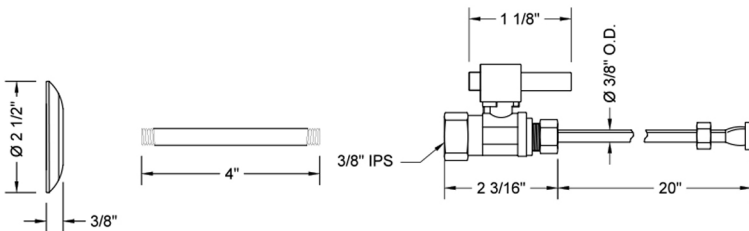

# Quarter Turn Straight Pattern 3/8" IPS x 3/8" O.D. Toilet Supply Kit with Square lever Handle, 20" Supply Tube, Escutcheon

**Model #: 618-6-72-**

## FEATURES:

- Complete Toilet Supply Kit
- Kit contains:
  - (1) Quarter Turn Straight Pattern 3/8" IPS x 3/8" O.D. Supply Valve with Square lever Handle P/N 618-6
  - (1) 20" Copper Supply Tube P/N 772
  - (1) Escutcheon P/N 740 (ULB P/N 6015)
  - (1) 3/8" Brass Nipple P/N 801-38.4

## SPECIFICATION DRAWING:

COMPONENTS	
DESCRIPTION	QTY:
STRAIGHT VALVE - SQUARE LEVER HANDLE	1
20" X 3/8" O.D. SUPPLY TUBE	1
ESCUTCHEON	1
PLASTIC FILL VALVE COUPLING NUT	1
4" NIPPLE	1