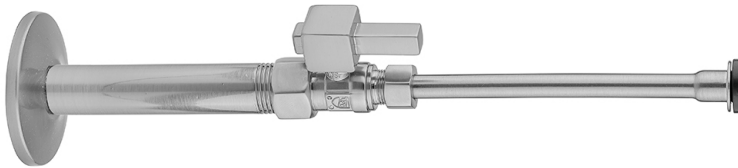

# Quarter Turn Straight Pattern 3/8" IPS x 3/8" O.D. Toilet Supply Kit with Square lever Handle, 12" Supply Tube, Escutcheon

**Model #: 618-6-71-**

## FEATURES:

- Complete Toilet Supply Kit
- Kit contains:
  - (1) Quarter Turn Straight Pattern 3/8" IPS x 3/8" O.D. Supply Valve with Square Lever Handle P/N 618-6
  - (1) 12" Copper Supply Tube P/N 771
  - (1) Escutcheon P/N 740 (ULB P/N 6015)
  - (1) 3/8" Brass Nipple P/N 801-38.4

## AVAILABLE FINISHES:

Polished Chrome (PCH)	Satin Chrome (SC)	Bronze Umber (BU)
Satin Nickel (SN)	Pewter (PEW)	Caramel Bronze (CB)
Polished Nickel (PN)	Antique Brass (AB)	Antique Copper (ACU)
Oil-Rubbed Bronze (ORB)	Polished Brass (PB)	Polished Copper (PCU)
Vintage Bronze (VB)	Satin Brass (SB)	Rose Gold (RG)
Matte Black (MBK)	Satin Gold (SG)	Polished Gold (PG)
Black Nickel (BKN)	Bombay Gold (BG)	Jewelers Gold (JG)
Europa Bronze (EB)	White (WH)	Sedona Beige (SDB)
Tristan Brass (TB)	Satin Cooper (SCU)	

## SPECIFICATION DRAWING:

COMPONENTS	
DESCRIPTION	QTY:
STRAIGHT VALVE - SQUARE LEVER HANDLE	1
12" X 3/8" O.D. SUPPLY TUBE	1
ESCUTCHEON	1
PLASTIC FILL VALVE COUPLING NUT	1
4" NIPPLE	1