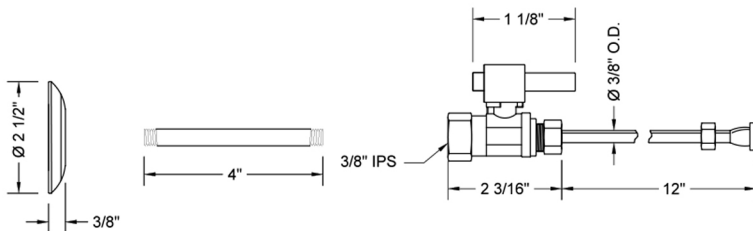

# Quarter Turn Straight Pattern 3/8" IPS x 3/8" O.D. Toilet Supply Kit with Square lever Handle, 12" Supply Tube, Escutcheon

**Model #: 618-6-71-**

## FEATURES:

- Complete Toilet Supply Kit
- Kit contains:
  - (1) Quarter Turn Straight Pattern 3/8" IPS x 3/8" O.D. Supply Valve with Square Lever Handle P/N 618-6
  - (1) 12" Copper Supply Tube P/N 771
  - (1) Escutcheon P/N 740 (ULB P/N 6015)
  - (1) 3/8" Brass Nipple P/N 801-38.4

## SPECIFICATION DRAWING:

COMPONENTS	
DESCRIPTION	QTY:
STRAIGHT VALVE - SQUARE LEVER HANDLE	1
12" X 3/8" O.D. SUPPLY TUBE	1
ESCUTCHEON	1
PLASTIC FILL VALVE COUPLING NUT	1
4" NIPPLE	1