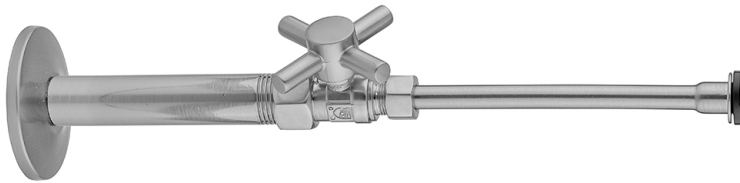

Quarter Turn Straight Pattern 3/8" IPS x 3/8" O.D. Toilet Supply Kit with Contempo Cross Handle, 20" Supply Tube, Escutcheon

Model #: 618-4-72-

FEATURES:

- Complete Toilet Supply Kit
- Kit contains:
 - (1) Quarter Turn Straight Pattern 3/8" IPS x 3/8" O.D. Supply Valve with Contempo Cross Handle P/N 618-4
 - (1) 20" Copper Supply Tube P/N 772
 - (1) Escutcheon P/N 740 (ULB P/N 6015)
 - (1) 3/8" Brass Nipple P/N 801-38.4

AVAILABLE FINISHES:

Polished Chrome (PCH)	Satin Chrome (SC)	Bronze Umber (BU)
Satin Nickel (SN)	Pewter (PEW)	Caramel Bronze (CB)
Polished Nickel (PN)	Antique Brass (AB)	Antique Copper (ACU)
Oil-Rubbed Bronze (ORB)	Polished Brass (PB)	Polished Copper (PCU)
Vintage Bronze (VB)	Satin Brass (SB)	Rose Gold (RG)
Matte Black (MBK)	Satin Gold (SG)	Polished Gold (PG)
Black Nickel (BKN)	Bombay Gold (BG)	Jewelers Gold (JG)
Europa Bronze (EB)	White (WH)	Sedona Beige (SDB)
Tristan Brass (TB)	Satin Cooper (SCU)	

SPECIFICATION DRAWING:

COMPONENTS	
DESCRIPTION	QTY:
STRAIGHT VALVE - CONTEMPO CROSS HANDLE	1
20" X 3/8" O.D. SUPPLY TUBE	1
ESCUTCHEON	1
PLASTIC FILL VALVE COUPLING NUT	1
4" NIPPLE	1

AVAILABLE HANDLES: