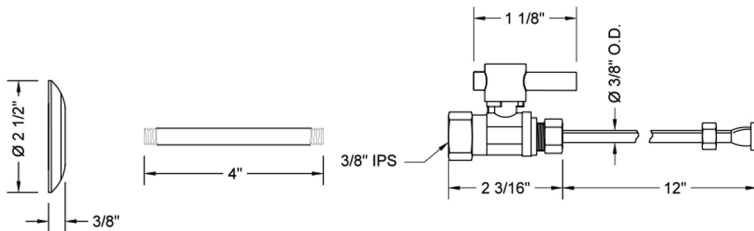

Quarter Turn Straight Pattern 3/8" IPS x 3/8" O.D. Toilet Supply Kit with Contempo Lever Handle, 12" Supply Tube, Escutcheon

Model #: 618-2-71-

FEATURES:

- Complete Toilet Supply Kit
- Kit contains:
 - (1) Quarter Turn Straight Pattern 3/8" IPS x 3/8" O.D. Supply Valve with Contempo lever Handle P/N 618-2
 - (1) 12" Copper Supply Tube P/N 771
 - (1) Escutcheon P/N 740 (ULB P/N 6015)
 - (1) 3/8" Brass Nipple P/N 801-38.4

SPECIFICATION DRAWING:

COMPONENTS	
DESCRIPTION	QTY:
STRAIGHT VALVE - CONTEMPO LEVER HANDLE	1
12" X 3/8" O.D. SUPPLY TUBE	1
ESCUTCHEON	1
PLASTIC FILL VALVE COUPLING NUT	1
4" NIPPLE	1

AVAILABLE HANDLES: