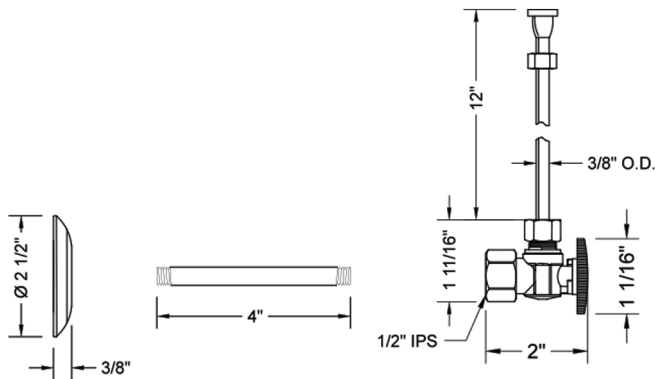

Quarter Turn Angle Pattern 1/2" IPS x 3/8" O.D. Toilet Supply Kit with Oval Handle, 12" Supply Tube, Escutcheon

Model #: 616-8-71-

FEATURES:

- Complete Toilet Supply Kit
- Kit contains:
 - (1) Quarter Turn Angle Pattern 1/2" IPS x 3/8" O.D. Supply Valve with Oval Handle P/N 616-8
 - (1) 12" Copper Supply Tube P/N 771
 - (1) Escutcheon P/N 741 (ULB P/N 6015)
 - (1) 1/2" Brass Nipple P/N 801-12.4

SPECIFICATION DRAWING:

COMPONENTS	
DESCRIPTION	QTY:
ANGLE VALVE - OVAL HANDLE	1
12" X 1/2" O.D. SUPPLY TUBE	1
ESCUTCHEON	1
PLASTIC FILL VALVE COUPLING NUT	1
4" NIPPLE	1

AVAILABLE HANDLES: