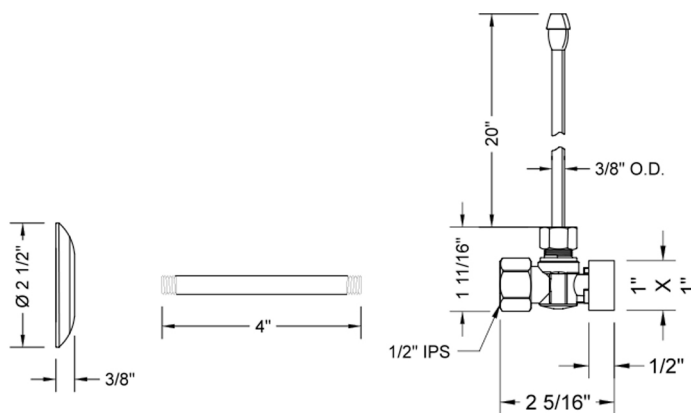

Quarter Turn Angle Pattern 1/2" IPS x 3/8" O.D. Faucet Supply Kit with Square Handle, 20" Supply Tubes, Escutcheons

Model #: 616-7-62-

FEATURES:

- Complete Faucet Supply Kit
- Kit contains:
 - (2) Quarter Turn Angle Pattern 1/2" IPS x 3/8" O.D. Supply Valve with Square Handle P/N 616-7
 - (2) 20" Copper Supply Tubes P/N 662
 - (2) Escutcheons P/N 741 (ULB P/N 6015)
 - (2) 1/2" Brass Nipples P/N 801-12.4

SPECIFICATION DRAWING:

COMPONENTS	
DESCRIPTION	QTY:
ANGLE VALVE - SQUARE HANDLE	2
20" X 1/2" O.D. SUPPLY TUBE	2
2 1/2" SURE GRIP ESCUTCHEON	2
4" NIPPLE	2

AVAILABLE HANDLES: