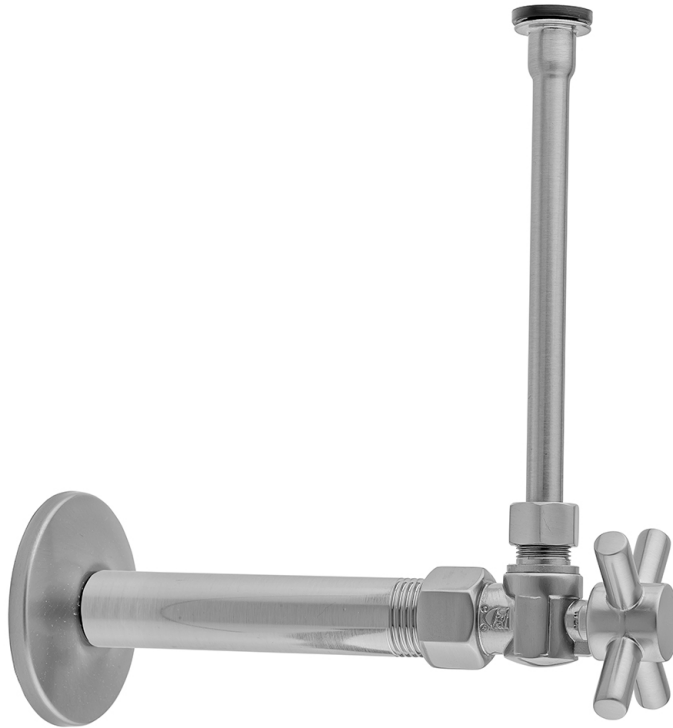

Quarter Turn Angle Pattern 1/2" IPS x 3/8" O.D. Toilet Supply Kit with Contempo Cross Handle, 20" Supply Tube, Escutcheon

Model #: 616-4-72-

FEATURES:

- Complete Toilet Supply Kit
- Kit contains:
 - (1) Quarter Turn Angle Pattern 1/2" IPS x 3/8" O.D. Supply Valve with Contempo Cross Handle P/N 616-4
 - (1) 20" Copper Supply Tube P/N 772
 - (1) Escutcheon P/N 741 (ULB P/N 6015)
 - (1) 1/2" Brass Nipples P/N 801-12.4

AVAILABLE FINISHES:

Polished Chrome (PCH)	Satin Chrome (SC)	Bronze Umber (BU)
Satin Nickel (SN)	Pewter (PEW)	Caramel Bronze (CB)
Polished Nickel (PN)	Antique Brass (AB)	Antique Copper (ACU)
Oil-Rubbed Bronze (ORB)	Polished Brass (PB)	Polished Copper (PCU)
Vintage Bronze (VB)	Satin Brass (SB)	Rose Gold (RG)
Matte Black (MBK)	Satin Gold (SG)	Polished Gold (PG)
Black Nickel (BKN)	Bombay Gold (BG)	Jewelers Gold (JG)
Europa Bronze (EB)	White (WH)	Sedona Beige (SDB)
Tristan Brass (TB)	Unlacquered Brass (ULB)	Satin Cooper (SCU)

SPECIFICATION DRAWING:

COMPONENTS	
DESCRIPTION	QTY:
ANGLE VALVE - CONTEMPO CROSS HANDLE	1
20" X 1/2" O.D. SUPPLY TUBE	1
ESCUTCHEON	1
PLASTIC FILL VALVE COUPLING NUT	1
4" NIPPLE	1

AVAILABLE HANDLES: