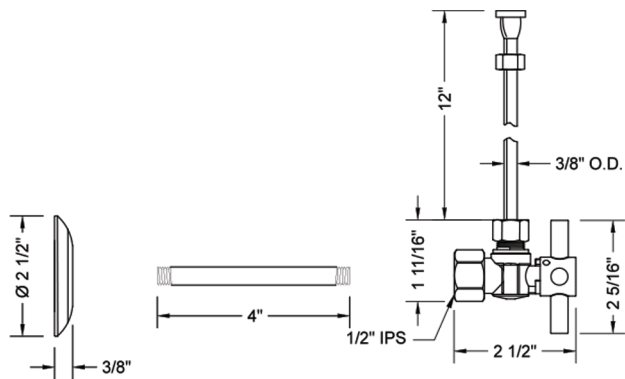

Quarter Turn Angle Pattern 1/2" IPS x 3/8" O.D. Toilet Supply Kit with Contempo Cross Handle, 12" Supply Tube, Escutcheon

Model #: 616-4-71-

FEATURES:

- Complete Toilet Supply Kit
- Kit contains:
 - (1) Quarter Turn Angle Pattern 1/2" IPS x 3/8" O.D. Supply Valve with Contempo Cross Handle P/N 616-4
 - (1) 12" Copper Supply Tube P/N 771
 - (1) Escutcheon P/N 741 (ULB P/N 6015)
 - (1) 1/2" Brass Nipples P/N 801-12.4

SPECIFICATION DRAWING:

COMPONENTS	
DESCRIPTION	QTY:
ANGLE VALVE - CONTEMPO CROSS HANDLE	1
12" X 1/2" O.D. SUPPLY TUBE	1
ESCUTCHEON	1
PLASTIC FILL VALVE COUPLING NUT	1
4" NIPPLE	1

AVAILABLE HANDLES: