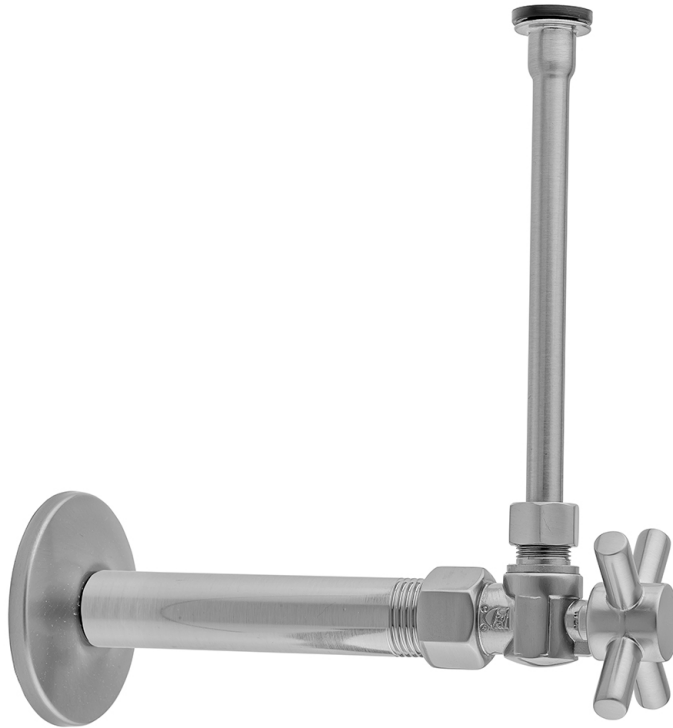

Quarter Turn Angle Pattern 1/2" IPS x 3/8" O.D. Toilet Supply Kit with Contempo Cross Handle, 12" Supply Tube, Escutcheon

Model #: 616-4-71-

FEATURES:

- Complete Toilet Supply Kit
- Kit contains:
 - (1) Quarter Turn Angle Pattern 1/2" IPS x 3/8" O.D. Supply Valve with Contempo Cross Handle P/N 616-4
 - (1) 12" Copper Supply Tube P/N 771
 - (1) Escutcheon P/N 741 (ULB P/N 6015)
 - (1) 1/2" Brass Nipples P/N 801-12.4

AVAILABLE FINISHES:

Polished Chrome (PCH)	Satin Chrome (SC)	Bronze Umber (BU)
Satin Nickel (SN)	Pewter (PEW)	Caramel Bronze (CB)
Polished Nickel (PN)	Antique Brass (AB)	Antique Copper (ACU)
Oil-Rubbed Bronze (ORB)	Polished Brass (PB)	Polished Copper (PCU)
Vintage Bronze (VB)	Satin Brass (SB)	Rose Gold (RG)
Matte Black (MBK)	Satin Gold (SG)	Polished Gold (PG)
Black Nickel (BKN)	Bombay Gold (BG)	Jewelers Gold (JG)
Europa Bronze (EB)	White (WH)	Sedona Beige (SDB)
Tristan Brass (TB)	Unlacquered Brass (ULB)	Satin Cooper (SCU)

SPECIFICATION DRAWING:

COMPONENTS	
DESCRIPTION	QTY:
ANGLE VALVE - CONTEMPO CROSS HANDLE	1
12" X 1/2" O.D. SUPPLY TUBE	1
ESCUTCHEON	1
PLASTIC FILL VALVE COUPLING NUT	1
4" NIPPLE	1

AVAILABLE HANDLES: