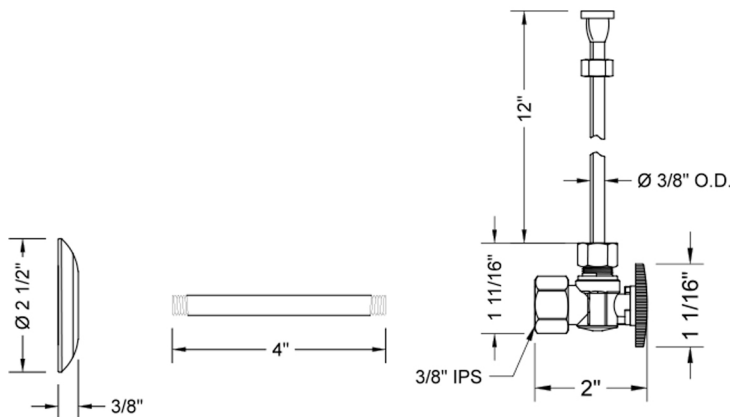

Quarter Turn Angle Pattern 3/8" IPS x 3/8" O.D. Toilet Supply Kit with Oval Handle, 12" Supply Tube, Escutcheon

Model #: 615-8-71-

FEATURES:

- Complete Toilet Supply Kit
- Kit contains:
 - (1) Quarter Turn Angle Pattern 3/8" IPS x 3/8" O.D. Supply Valve with Oval Handle P/N 615-8
 - (1) 12" Copper Supply Tube P/N 771
 - (1) Escutcheon P/N 740 (ULB P/N 6015)
 - (1) 3/8" Brass Nipple P/N 801-38.4

SPECIFICATION DRAWING:

COMPONENTS	
DESCRIPTION	QTY:
ANGLE VALVE - OVAL HANDLE	1
12" X 3/8" O.D. SUPPLY TUBE	1
ESCUTCHEON	1
PLASTIC FILL VALVE COUPLING NUT	1
4" NIPPLE	1

AVAILABLE HANDLES: