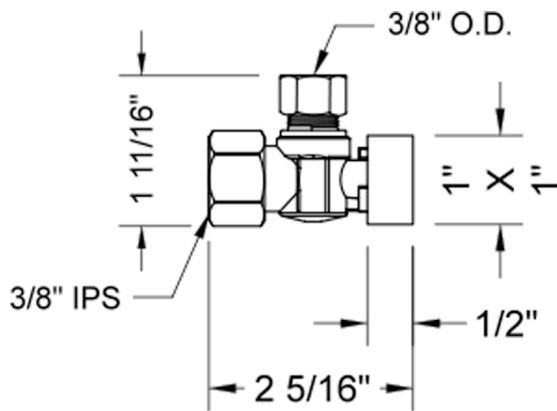

SPECIFICATION DRAWING: