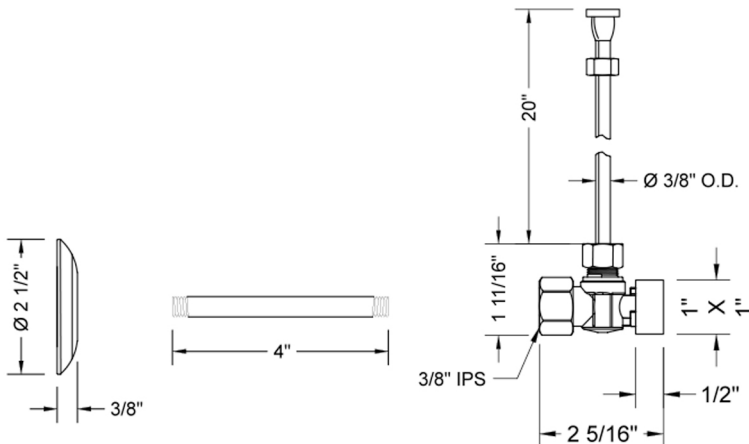

# Quarter Turn Angle Pattern 3/8" IPS x 3/8" O.D. Toilet Supply Kit with Square Handle, 20" Supply Tube, Escutcheon

**Model #: 615-7-72-**

### FEATURES:

- Complete Toilet Supply Kit
- Kit contains:
  - (1) Quarter Turn Angle Pattern 3/8" IPS x 3/8" O.D. Supply Valve with Square Handle P/N 615-7
  - (1) 20" Copper Supply Tube P/N 772
  - (1) Escutcheon P/N 740 (ULB P/N 6015)
  - (1) 3/8" Brass Nipple P/N 801-38.4

### SPECIFICATION DRAWING:

COMPONENTS	
DESCRIPTION	QTY:
ANGLE VALVE - SQUARE HANDLE	1
20" X 3/8" O.D. SUPPLY TUBE	1
ESCUTCHEON	1
PLASTIC FILL VALVE COUPLING NUT	1
4" NIPPLE	1