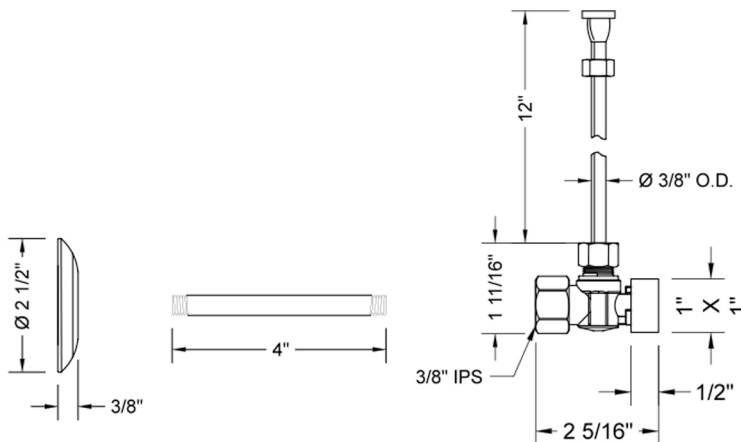

Quarter Turn Angle Pattern 3/8" IPS x 3/8" O.D. Toilet Supply Kit with Square Handle, 12" Supply Tube, Escutcheon

Model #: 615-7-71-

FEATURES:

- Complete Toilet Supply Kit
- Kit contains:
 - (1) Quarter Turn Angle Pattern 3/8" IPS x 3/8" O.D. Supply Valve with Square Handle P/N 615-7
 - (1) 12" Copper Supply Tube P/N 771
 - (1) Escutcheon P/N 740 (ULB P/N 6015)
 - (1) 3/8" Brass Nipple P/N 801-38.4

SPECIFICATION DRAWING:

COMPONENTS	
DESCRIPTION	QTY:
ANGLE VALVE - SQUARE HANDLE	1
12" X 3/8" O.D. SUPPLY TUBE	1
ESCUTCHEON	1
PLASTIC FILL VALVE COUPLING NUT	1
4" NIPPLE	1

AVAILABLE HANDLES: