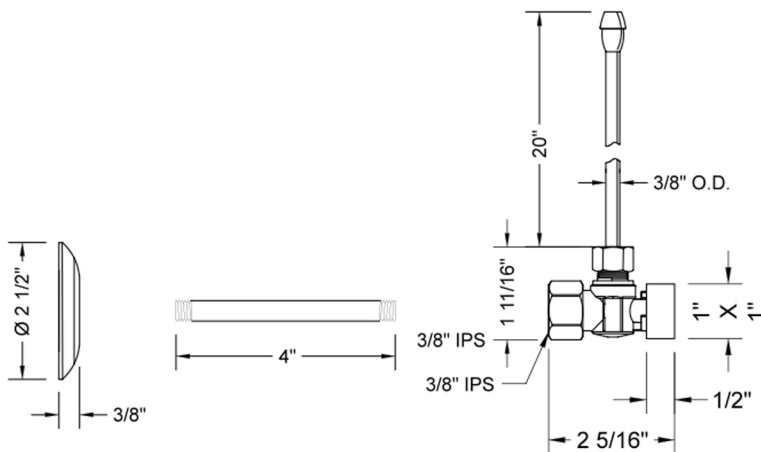

# Quarter Turn Angle Pattern 3/8" IPS x 3/8" O.D. Faucet Supply Kit with Square Handle, 20" Supply Tubes, Escutcheons

**Model #: 615-7-62-**

### FEATURES:

- Complete Faucet Supply Kit
- Kit contains:
  - (2) Quarter Turn Angle Pattern 3/8" IPS x 3/8" O.D. Supply Valve with Square Handle P/N 615-7
  - (2) 20" Copper Supply Tubes P/N 662
  - (2) Escutcheons P/N 740 (ULB P/N 6015)
  - (2) 3/8" Brass Nipples P/N 801-38.4

### SPECIFICATION DRAWING:

COMPONENTS	
DESCRIPTION	QTY:
ANGLE VALVE - SQUARE HANDLE	2
20" X 3/8" O.D. SUPPLY TUBE	2
2 1/2" SURE GRIP ESCUTCHEON	2
4" NIPPLE	2