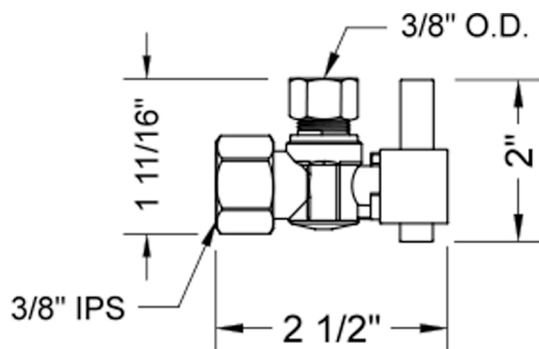

Quarter Turn Angle Pattern 3/8" IPS x 3/8" O.D. Supply Valve with Square Lever

Model #: 615-6-

FEATURES:

- Angle pattern IPS x 3/8" O.D. quarter turn ball valve
- 3/8" IPS inlet x 3/8" O.D. outlet
- All brass body and stem

AVAILABLE FINISHES:

Polished Chrome (PCH)	Satin Chrome (SC)	Bronze Umber (BU)
Satin Nickel (SN)	Pewter (PEW)	Caramel Bronze (CB)
Polished Nickel (PN)	Antique Brass (AB)	Antique Copper (ACU)
Oil-Rubbed Bronze (ORB)	Polished Brass (PB)	Polished Copper (PCU)
Vintage Bronze (VB)	Satin Brass (SB)	Rose Gold (RG)
Matte Black (MBK)	Satin Gold (SG)	Polished Gold (PG)
Black Nickel (BKN)	Bombay Gold (BG)	Jewelers Gold (JG)
Europa Bronze (EB)	White (WH)	Sedona Beige (SDB)
Tristan Brass (TB)	Unlacquered Brass (ULB)	Satin Cooper (SCU)

SPECIFICATION DRAWING:

AVAILABLE HANDLES:

COMPLIANCES:

Complies with: ASME A112.18.1-2012/CSA B125.1-12