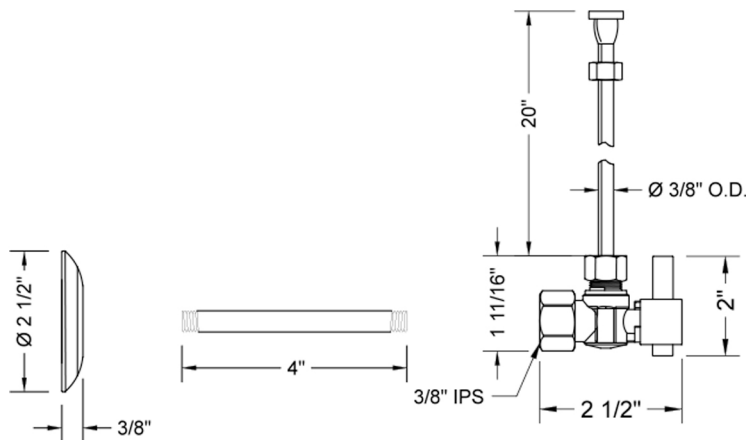

# Quarter Turn Angle Pattern 3/8" IPS x 3/8" O.D. Toilet Supply Kit with Square Lever 20" Supply Tube, Escutcheon

**Model #: 615-6-72-**

### FEATURES:

- Complete Toilet Supply Kit
- Kit contains:
  - (1) Quarter Turn Angle Pattern 3/8" IPS x 3/8" O.D. Supply Valve with Square Lever Handle P/N 615-6
  - (1) 20" Copper Supply Tube P/N 772
  - (1) Escutcheon P/N 740 (ULB P/N 6015)
  - (1) 3/8" Brass Nipple P/N 801-38.4

### SPECIFICATION DRAWING:

COMPONENTS	
DESCRIPTION	QTY:
ANGLE VALVE - SQUARE LEVER HANDLE	1
20" X 3/8" O.D. SUPPLY TUBE	1
ESCUTCHEON	1
PLASTIC FILL VALVE COUPLING NUT	1
4" NIPPLE	1