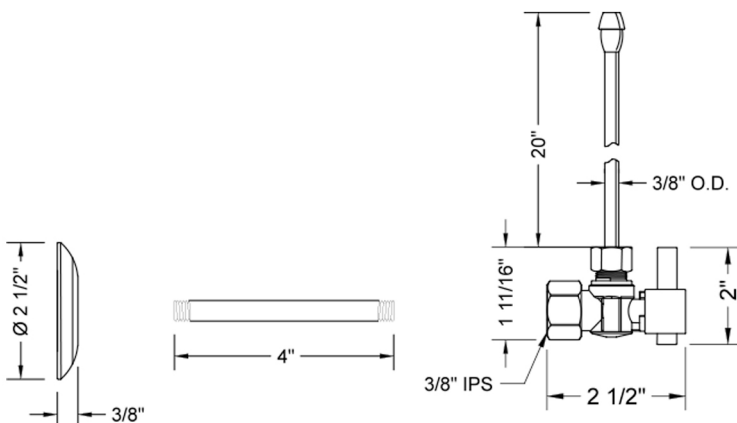

# Quarter Turn Angle Pattern 3/8" IPS x 3/8" O.D. Faucet Supply Kit with Square Lever 20" Supply Tubes, Escutcheons

**Model #: 615-6-62-**

## FEATURES:

- Complete Faucet Supply Kit
- Kit contains:
  - (2) Quarter Turn Angle Pattern 3/8" IPS x 3/8" O.D. Supply Valve with Square Lever Handle P/N 615-6
  - (2) 20" Copper Supply Tubes P/N 662
  - (2) Escutcheons P/N 740 (ULB P/N 6015)
  - (2) 3/8" Brass Nipples P/N 801-38.4

## SPECIFICATION DRAWING:

COMPONENTS	
DESCRIPTION	QTY:
ANGLE VALVE - SQUARE LEVER HANDLE	2
20" X 3/8" O.D. SUPPLY TUBE	2
2 1/2" SURE GRIP ESCUTCHEON	2
4" NIPPLE	2