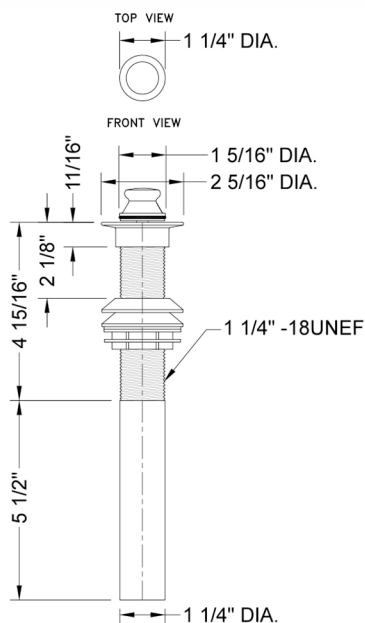

## Lift & Turn Lavatory Drain

**Model #: 607-**

### FEATURES:

- Lift & turn style drain
- Fits 1 1/2" opening (standard flange)
- Drain can be opened or closed in basin
- Ideal for vessel sinks
- Threads are unfinished in EB, MBK, SDB, TB & WH

### SPECIFICATION DRAWING: