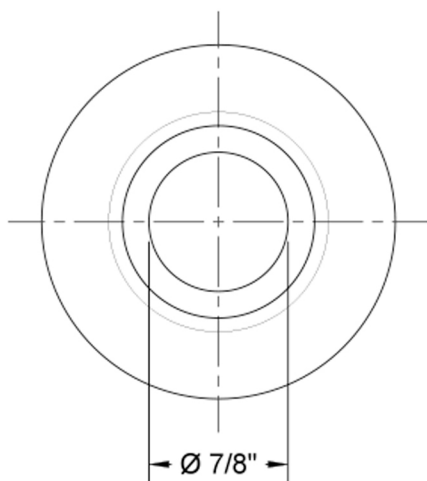

Round Escutcheon

Model #: 6006-

FEATURES:

- 2 1/4" Diameter brass escutcheon
- Supplied with one O-ring to fit: -1/2" showerarms
- Decorative design

AVAILABLE FINISHES:

Polished Chrome (PCH)	Satin Chrome (SC)	Bronze Umber (BU)
Satin Nickel (SN)	Pewter (PEW)	Caramel Bronze (CB)
Polished Nickel (PN)	Antique Brass (AB)	Antique Copper (ACU)
Oil-Rubbed Bronze (ORB)	Polished Brass (PB)	Polished Copper (PCU)
Vintage Bronze (VB)	Satin Brass (SB)	Rose Gold (RG)
Matte Black (MBK)	Satin Gold (SG)	Polished Gold (PG)
Black Nickel (BKN)	Bombay Gold (BG)	Jewelers Gold (JG)
Europa Bronze (EB)	White (WH)	Sedona Beige (SDB)
Tristan Brass (TB)	Unlacquered Brass (ULB)	Satin Cooper (SCU)

SPECIFICATION DRAWING:

FRONT VIEW

FRONT VIEW