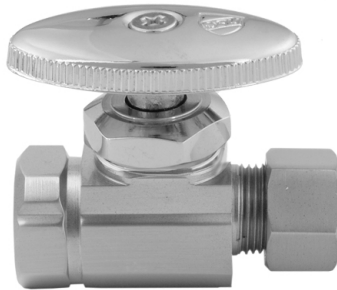

Multi Turn Straight Pattern 1/2" IPS x 3/8" O.D. Supply Valve with Oval Handle

Model #: 591-

FEATURES:

- Straight pattern IPS x 3/8" O.D. multi turn style valve
- 1/2" IPS inlet x 3/8" O.D. outlet
- All brass body and stem

AVAILABLE FINISHES:

Polished Chrome (PCH)	Satin Chrome (SC)	Satin Nickel (SN)
Polished Nickel (PN)	Antique Brass (AB)	Oil-Rubbed Bronze (ORB)
Polished Brass (PB)	Vintage Bronze (VB)	

SPECIFICATION DRAWING: