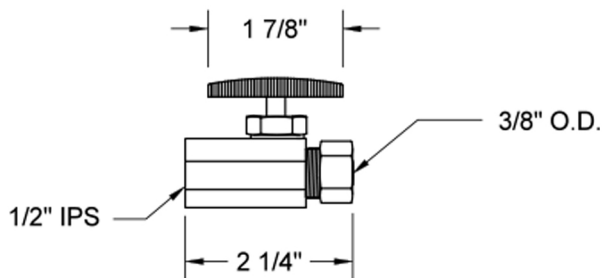

SPECIFICATION DRAWING:

AVAILABLE HANDLES:

COMPLIANCES:

Complies with: ASME A112.18.1-2012/CSA B125.1-12