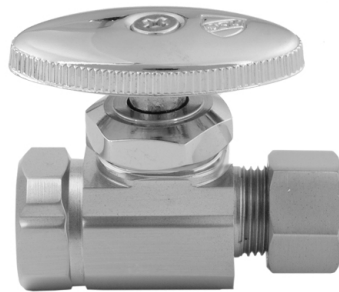

Multi Turn Straight Pattern 3/8" IPS x 3/8" O.D. Supply Valve with Oval Handle

Model #: 590-

FEATURES:

- Straight pattern IPS x 3/8" O.D. multi turn style valve
- 3/8" IPS inlet x 3/8" O.D. outlet
- All brass body and stem

AVAILABLE FINISHES:

Polished Chrome (PCH)	Satin Chrome (SC)	Satin Nickel (SN)
Polished Nickel (PN)	Antique Brass (AB)	Oil-Rubbed Bronze (ORB)
Polished Brass (PB)	Vintage Bronze (VB)	

SPECIFICATION DRAWING: