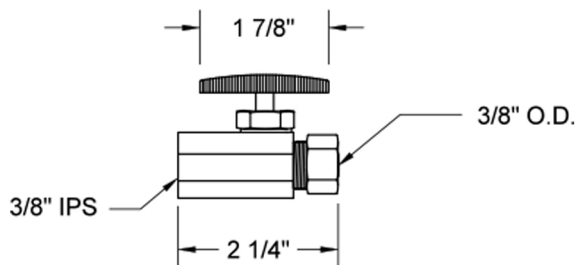

SPECIFICATION DRAWING:

AVAILABLE HANDLES:

COMPLIANCES:

Complies with: ASME A112.18.1-2012/CSA B125.1-12