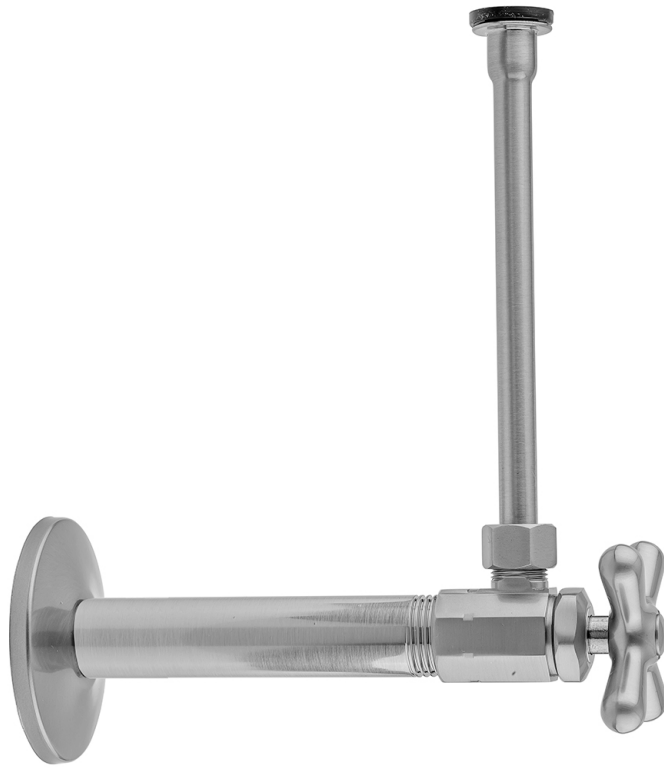

Multi Turn Angle Pattern 1/2" IPS x 3/8" O.D. Toilet Supply Kit with Cross Handle, 12" Supply Tube, Escutcheon

Model #: 586X-71-

FEATURES:

- Complete Toilet Supply Kit
- Kit contains:
 - (1) Multi Turn Angle Pattern 1/2" IPS x 3/8" O.D. Supply Valve with Cross Handle P/N 586X
 - (1) 12" Copper Supply Tube P/N 661
 - (1) Escutcheon P/N 741
 - (1) 1/2" Brass Nipple P/N 801-12.4

AVAILABLE FINISHES:

- | | | |
|-----------------------|---------------------|-------------------------|
| Polished Chrome (PCH) | Satin Chrome (SC) | Satin Nickel (SN) |
| Polished Nickel (PN) | Antique Brass (AB) | Oil-Rubbed Bronze (ORB) |
| Polished Brass (PB) | Vintage Bronze (VB) | |

SPECIFICATION DRAWING:

COMPONENTS	
DESCRIPTION	QTY:
ANGLE VALVE - STANDARD CROSS HANDLE	1
12" X 3/8" O.D. SUPPLY TUBE	1
ESCUTCHEON	1
4" NIPPLE	1
PLASTIC FILL VALVE COUPLING NUT	1

AVAILABLE HANDLES: