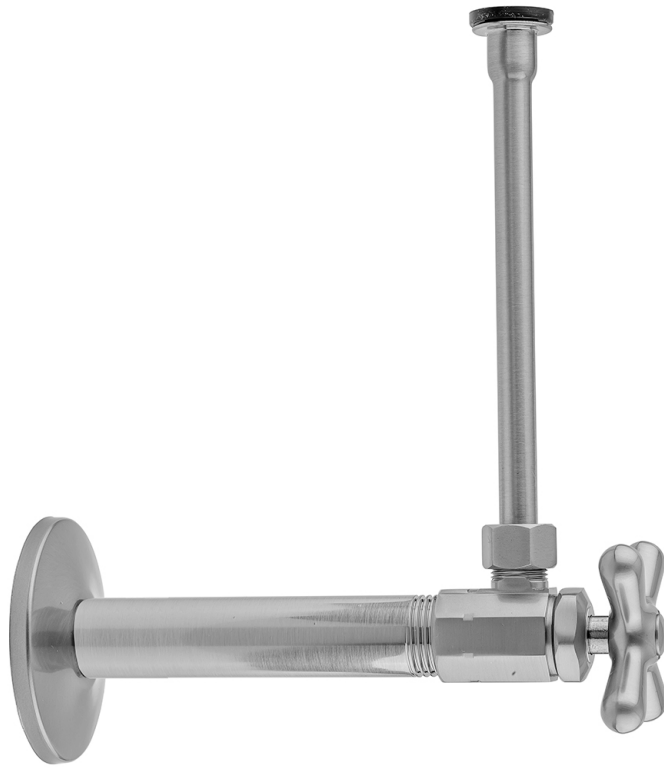

# Multi Turn Angle Pattern 3/8" IPS x 3/8" O.D. Toilet Supply Kit with Cross Handle, 12" Supply Tube, Escutcheon

**Model #: 585X-71-**

### FEATURES:

- Complete Toilet Supply Kit
- Kit contains:
  - (1) Multi Turn Angle Pattern 3/8" IPS x 3/8" O.D. Supply Valve with Cross Handle P/N 585X
  - (1) 12" Copper Supply Tube P/N 661
  - (1) Escutcheon P/N 740
  - (1) 3/8" Brass Nipple P/N 801-38.4

### SPECIFICATION DRAWING:

COMPONENTS	
DESCRIPTION	QTY:
ANGLE VALVE - STANDARD CROSS HANDLE	1
12" X 3/8" O.D. SUPPLY TUBE	1
ESCUTCHEON	1
4" NIPPLE	1
PLASTIC FILL VALVE COUPLING NUT	1