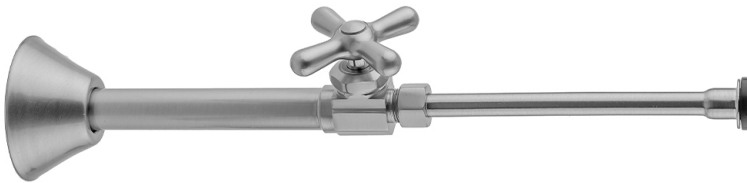

Multi Turn Straight Pattern 1/2" Copper (Sweat Fit) x 3/8" O.D. Toilet Supply Kit with Cross Handle, 12" Supply Tube, Escutcheon

Model #: 5826X-71-

FEATURES:

- Complete Toilet Supply Kit
- Kit contains:
 - (1) Multi Turn Straight Pattern 1/2" Copper (Sweat Fit) x 3/8" O.D. Supply Valve with Cross Handle P/N 5826X
 - (1) 12" Copper Supply Tubes P/N 771
 - (1) Escutcheon P/N 7116

AVAILABLE FINISHES:

- | | | |
|-----------------------|---------------------|-------------------------|
| Polished Chrome (PCH) | Satin Chrome (SC) | Satin Nickel (SN) |
| Polished Nickel (PN) | Antique Brass (AB) | Oil-Rubbed Bronze (ORB) |
| Polished Brass (PB) | Vintage Bronze (VB) | |

SPECIFICATION DRAWING:

COMPONENTS	
DESCRIPTION	QTY:
STRAIGHT VALVE - OVAL HANDLE	1
12" X 3/8" O.D. SUPPLY TUBE	1
ESCUTCHEON	1
PLASTIC FILL VALVE COUPLING NUT	1

AVAILABLE HANDLES: