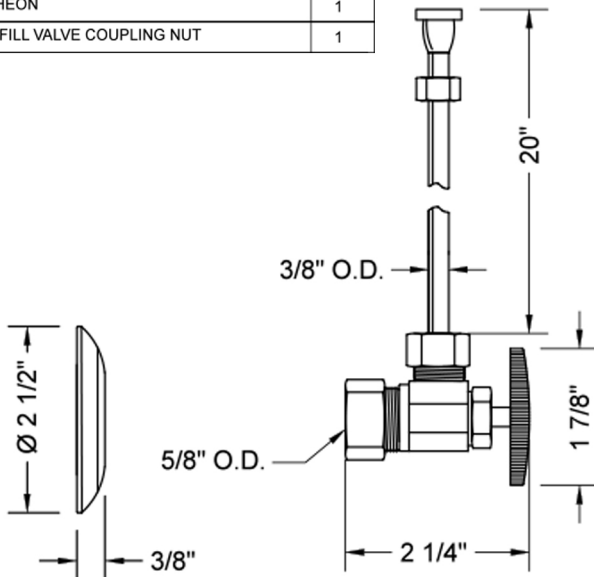

Multi Turn Angle Pattern 5/8" O.D. Compression (Fits 1/2" Copper) x 3/8" O.D. Toilet Supply Kit with Oval Handle, 20" Supply Tube, Escutcheon

Model #: 5812-72-

FEATURES:

- Complete Toilet Supply Kit
- Kit contains:
 - (1) Multi Turn Angle Pattern 5/8" O.D. Compression (Fits 1/2" Copper) x 3/8" O.D. Supply Valve with Oval Handle P/N 5812
 - (1) 20" Copper Supply Tube P/N 772
 - (1) Escutcheon P/N 7463

COMPONENTS	
DESCRIPTION	QTY:
ANGLE VALVE - OVAL HANDLE	1
20" X 3/8" O.D. SUPPLY TUBE	1
ESCUTCHEON	1
PLASTIC FILL VALVE COUPLING NUT	1

AVAILABLE HANDLES: