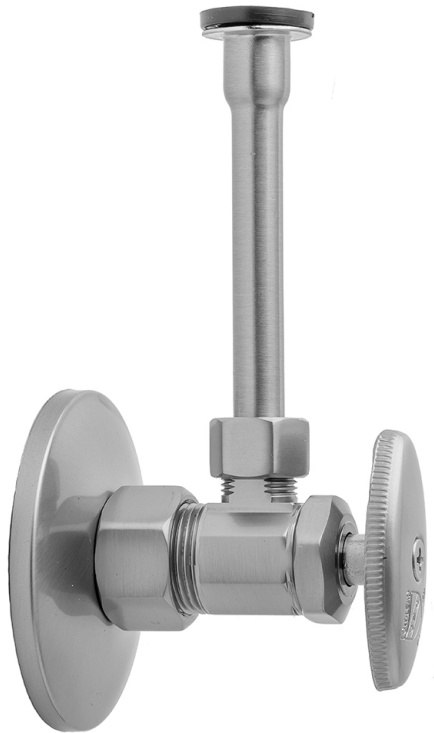

Multi Turn Angle Pattern 5/8" O.D. Compression (Fits 1/2" Copper) x 3/8" O.D. Toilet Supply Kit with Oval Handle, 20" Supply Tube, Escutcheon

Model #: 5812-72-

FEATURES:

- Complete Toilet Supply Kit
- Kit contains:
 - (1) Multi Turn Angle Pattern 5/8" O.D. Compression (Fits 1/2" Copper) x 3/8" O.D. Supply Valve with Oval Handle P/N 5812
 - (1) 20" Copper Supply Tube P/N 772
 - (1) Escutcheon P/N 7463

AVAILABLE FINISHES:

Polished Chrome (PCH)	Satin Chrome (SC)	Satin Nickel (SN)
Polished Nickel (PN)	Antique Brass (AB)	Oil-Rubbed Bronze (ORB)
Polished Brass (PB)	Vintage Bronze (VB)	

SPECIFICATION DRAWING:

COMPONENTS	
DESCRIPTION	QTY:
ANGLE VALVE - OVAL HANDLE	1
20" X 3/8" O.D. SUPPLY TUBE	1
ESCUTCHEON	1
PLASTIC FILL VALVE COUPLING NUT	1

AVAILABLE HANDLES: