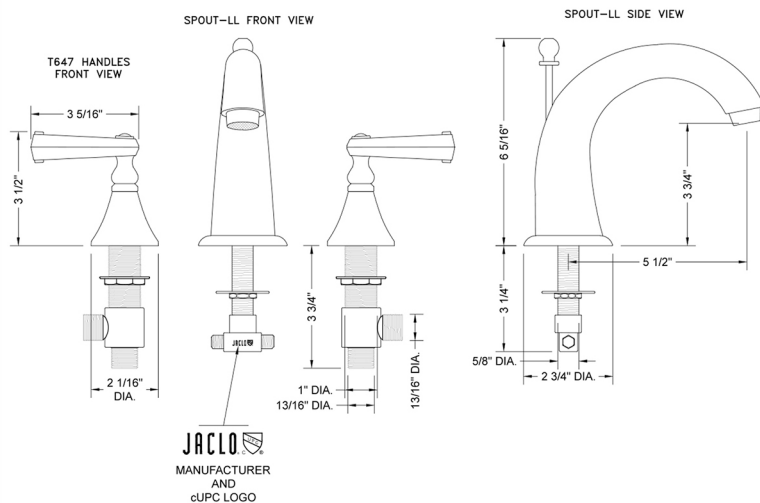

SPECIFICATION DRAWING: