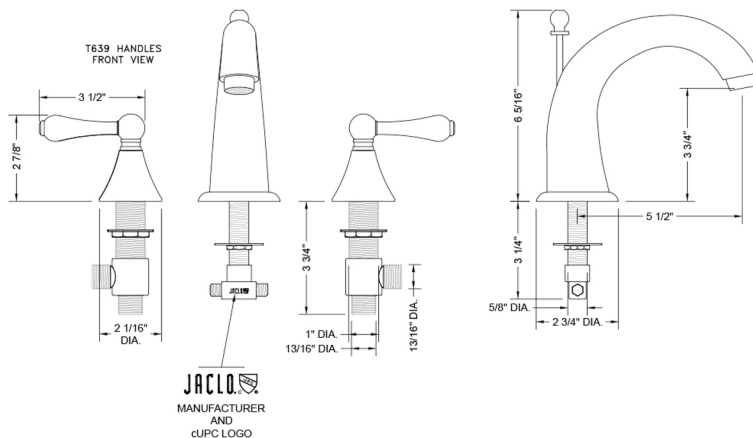

SPECIFICATION DRAWING: