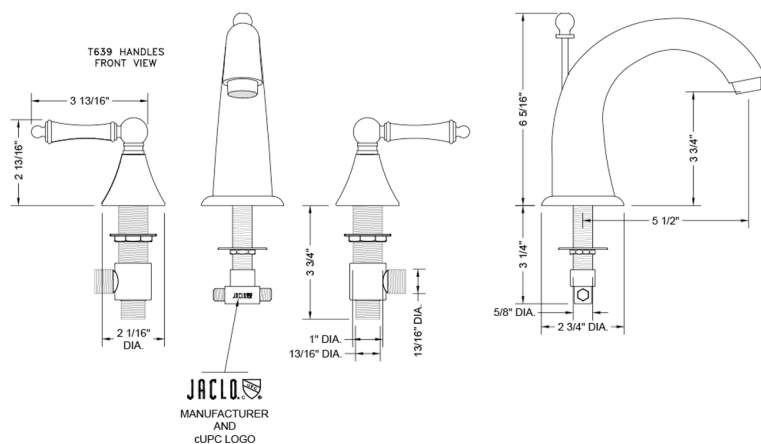

SPECIFICATION DRAWING: