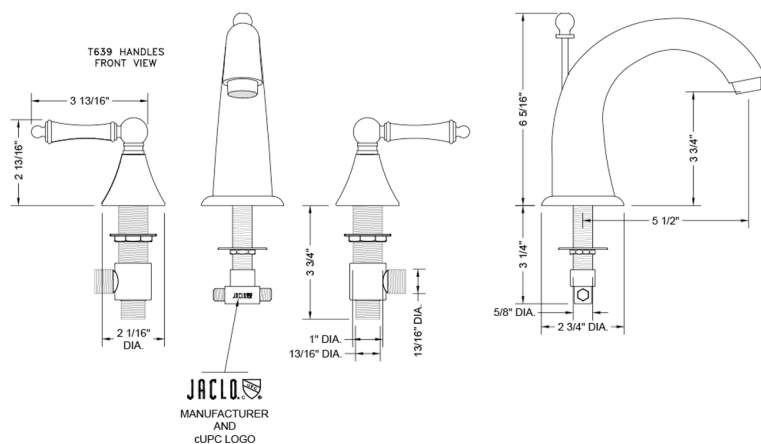

Cranford Faucet with Ball Lever Handles- 1.2 GPM

Model #: 5460-T639-1.2-

FEATURES:

- All brass 8" - 12" widespread faucet includes brass pop-up drain with overflow
- 1/4 turn ceramic valves
- Stationary Spout
- Available Flow Rates: 1.5, 1.2 & 0.5 GPM. Additional flow rate (aerator) options available. Contact JACLO.
- 5 1/2" spout reach
- Spout Hole Size: 1 1/4" - 1 3/4"
- Valve Hole Size: 1 1/8" - 1 5/8"
- ADA Compliant Levers

SPECIFICATION DRAWING:

AVAILABLE HANDLES:

COMPLIANCES:

CEC

Complies with: ASME A112.18.1-2012/CSA B125.1-12