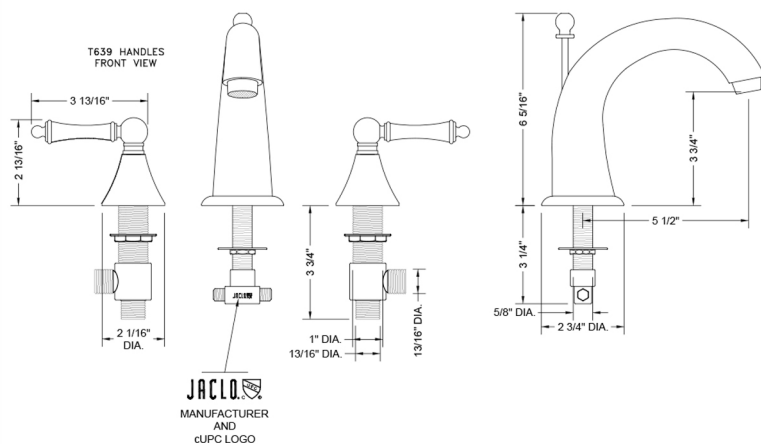

Cranford Faucet with Ball Lever Handles- 0.5 GPM

Model #: 5460-T639-0.5-

FEATURES:

- All brass 8" - 12" widespread faucet includes brass pop-up drain with overflow
- 1/4 turn ceramic valves
- Stationary Spout
- Available Flow Rates: 1.5, 1.2 & 0.5 GPM. Additional flow rate (aerator) options available. Contact JACLO.
- 5 1/2" spout reach
- Spout Hole Size: 1 1/4" - 1 3/4"
- Valve Hole Size: 1 1/8" - 1 5/8"
- ADA Compliant Levers

SPECIFICATION DRAWING:

AVAILABLE HANDLES: