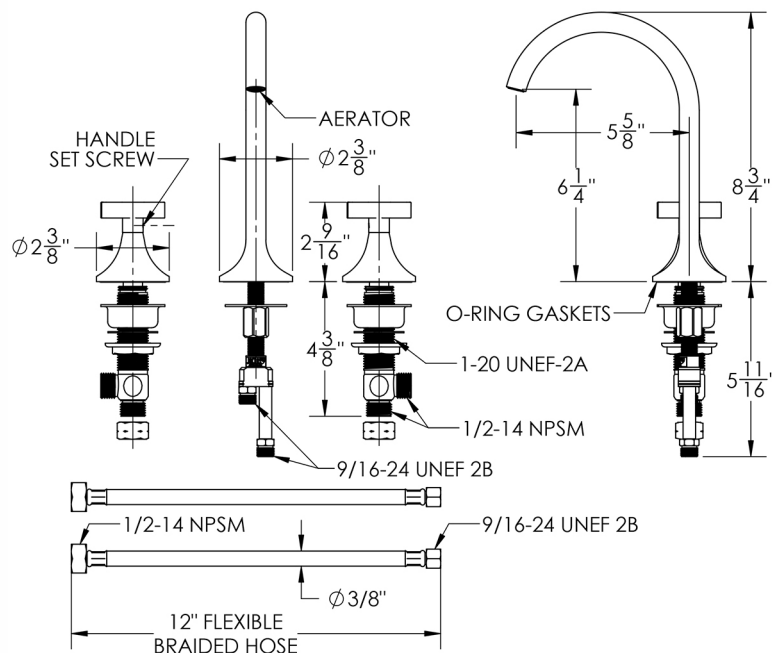

Lila Faucet with Cross Handles

Model #: 5150-T160-

FEATURES:

- All brass 8" - 12" widespread includes 812 lavatory drain with overflow
- 1/4 turn ceramic valves
- Available Flow Rates: 1.5, 1.2 & 0.5 GPM. Additional flow rate (aerator) options available. Contact JACLO.
- 5 5/8" spout reach center to center
- Spout Hole Size Min-Max: 1 1/2" - 1 7/8"
- Valve Hole Size Min-Max: 1 1/8" - 1 5/8"
- For additional drain options refer to lavatory drain section or visit jaclo.com

SPECIFICATION DRAWING:

AVAILABLE HANDLES: