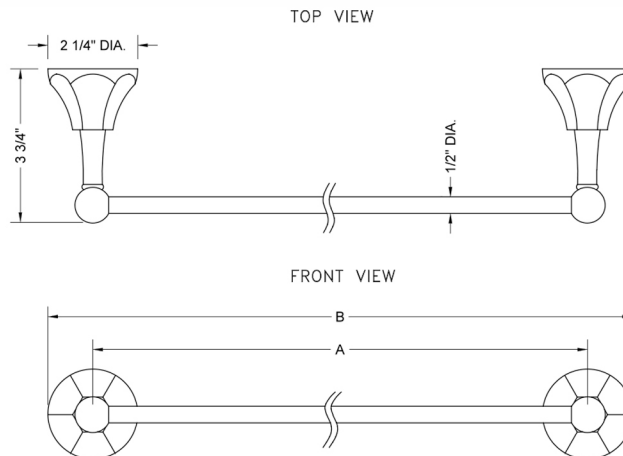

18" Astor Towel Bar
Model #: 4870-TB-18-

FEATURES:

- All brass 18" towel bar
- Universal mounting hardware included
- 3 3/4" projection
- Custom lengths available. Contact JACLO for pricing & availability.
- Able to be cut in the field

SPECIFICATION DRAWING:

ASTOR TOWEL BARS			
PART. #	DESCRIPTION	A	B
4870-TB-18-	18" ALL BRASS TOWEL BAR	18"	20 1/4"
4870-TB-24-	24" ALL BRASS TOWEL BAR	24"	26 1/4"