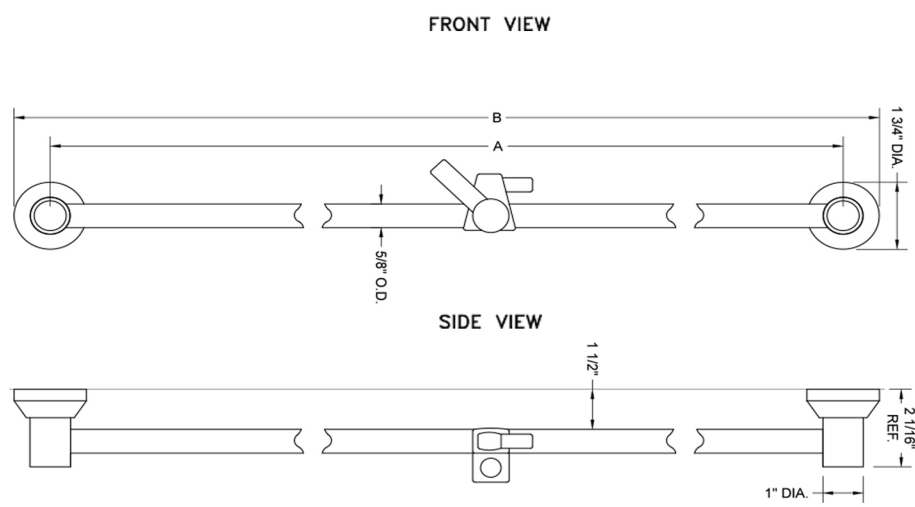

## 24" Pin Mount Low Profile Wall Bar

Model #: 4624-

### FEATURES:

- Brass pin mount low profile 24" wall bar
- Adjustable height & handshower angle
- Lever slider easily moves up & down & side to side
- Low profile design mounts close to wall
- Requires use of swivel handshower holders 8013- or 8012- (sold separately)
- Mounting hardware included

### SPECIFICATION DRAWING:

PIN MOUNT LOW PROFILE WALL BAR			
PART. #	DESCRIPTION	A	B
4624	24" WALL BAR	24"	25 3/4"
4630	30" WALL BAR	30"	31 3/4"
4642	42" WALL BAR	42"	43 3/4"