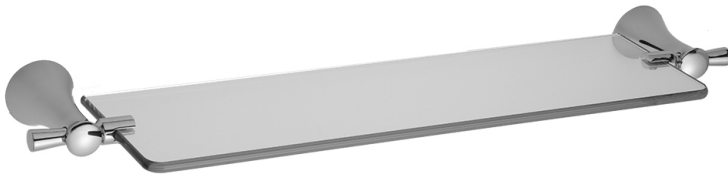

## Cranford Glass Shelf

**Model #: 4460-GS-**

### FEATURES:

- All brass & glass 17 3/4" shelf
- Universal mounting hardware included
- 5 1/2 - 7 1/2" projection
- 3/8" glass thickness