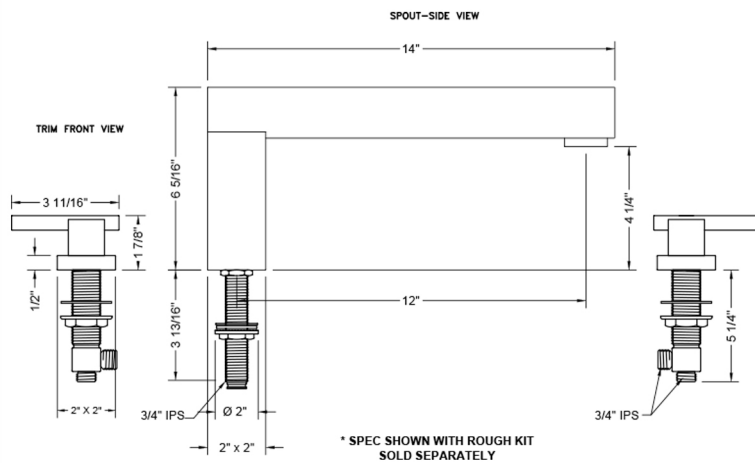

CUBIX® Roman Tub Set with CUBIX® Lever Handles

Model #: 4404-T670-TRIM-

FEATURES:

- All brass roman deck mount tub set trim
- Stationary spout
- Well suited for oversized tubs
- 12" spout reach
- Spout Hole Size Min-Max: 1" - 1 1/2"
- Valve Hole Size Min-Max: 1 1/4" - 1 3/8"
- ADA Compliant Levers
- Requires J-6914 rough in kit

SPECIFICATION DRAWING:

AVAILABLE HANDLES: