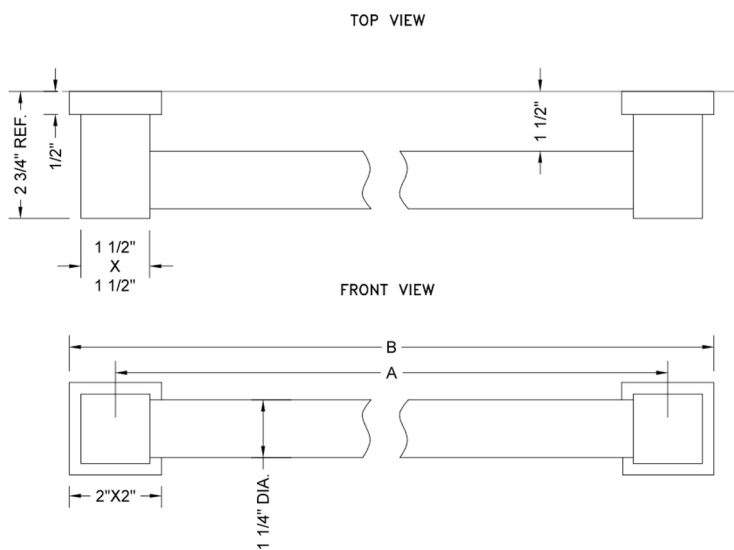

32" CUBIX® Straight Grab Bar

Model #: 4332-

FEATURES:

- ADA compliant when properly installed
- All brass construction, fully polished & plated
- Style to complement CUBIX® collection
- All grab bars can be custom sized. Contact JACLO for pricing & availability
- Optional handshower sliders and toilet paper/wash cloth holders can be added only upon initial order

SPECIFICATION DRAWING:

BRASS LUXURY GRAB BARS			
PART. #	DESCRIPTION	A	B
4312-XXX	12" GRAB BAR	12"	14"
4316-XXX	16" GRAB BAR	16"	18"
4318-XXX	18" GRAB BAR	18"	20"
4324-XXX	24" GRAB BAR	24"	26"
4332-XXX	32" GRAB BAR	32"	34"
4336-XXX	36" GRAB BAR	36"	38"
4342-XXX	42" GRAB BAR	42"	44"
4348-XXX	48" GRAB BAR	48"	50"