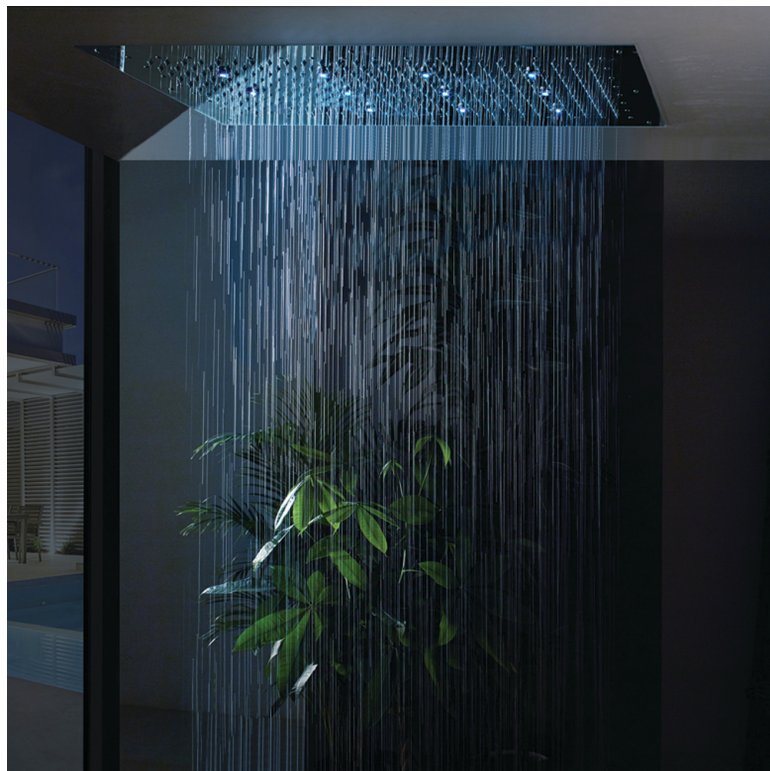

40" x 20" Chromotherapy RETTANGO FLAT Dream Light

Model #: 4020-DLCT-

FEATURES:

- 40" x 20" rectangular dream light chromotherapy water feature rain canopy
- Wall mounted control panel allows for fixed or color changing lights
- Two 1/2" male IPS connections with flexible hoses
- Thin minimal flat design for surface mounting
- 372 easy clean replaceable rubber jets
- 12 low voltage color changing LED lights
- Input voltage 110V AC (transformer included)
- CE approved
- Control panel fits standard electrical box
- Requires minimum flow rate of 5.5 GPM
- Standard finish is chrome. For other finish options, contact JACLO for pricing & availability

AVAILABLE FINISHES:

Polished Chrome (PCH)

SPECIFICATION DRAWING:

SPRAY PATTERNS:

Easy Clean

Full Rain