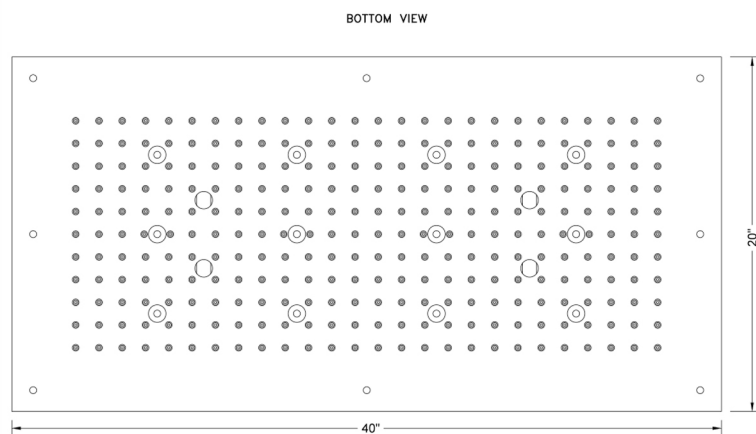

40" x 20" Chromotherapy RETTANGO FLAT Dream Light

Model #: 4020-DLCT-

FEATURES:

- 40" x 20" rectangular dream light chromotherapy water feature rain canopy
- Wall mounted control panel allows for fixed or color changing lights
- Two 1/2" male IPS connections with flexible hoses
- Thin minimal flat design for surface mounting
- 372 easy clean replaceable rubber jets
- 12 low voltage color changing LED lights
- Input voltage 110V AC (transformer included)
- CE approved
- Control panel fits standard electrical box
- Requires minimum flow rate of 5.5 GPM
- Standard finish is chrome. For other finish options, contact JACLO for pricing & availability

AVAILABLE FINISHES:

Polished Chrome (PCH)

SPECIFICATION DRAWING:

SPRAY PATTERNS:

Easy Clean

Full Rain