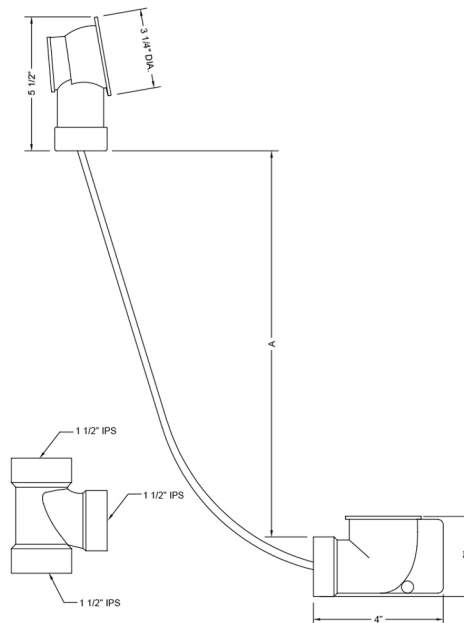

## ABS Bath Waste and Overflow Subassembly (Geberit)

**Model #: 377-LT**

### FEATURES:

- Designed to fit most manufacturers' bath and whirlpool tubs from 28" to 29" deep
- 43" cable length
- For 1 1/2" ABS Schedule 40
- Stainless steel cable for strength and durability
- Complements both contemporary and traditional styling
- Geberit subassemblies
- SUBASSEMBLIES ONLY

### SPECIFICATION DRAWING:

PVC BATH WASTE & OVERFLOW		
PART #	A	CABLE LENGTH
370-LT	12"-16"	17"
372-LT	17"-24"	27"
374-LT	23"-27"	33"
376-LT	28"-29"	43"
ABS BATH WASTE & OVERFLOW		
371-LT	12"-16"	17"
373-LT	17"-24"	27"
375-LT	23"-27"	33"
377-LT	28"-29"	43"