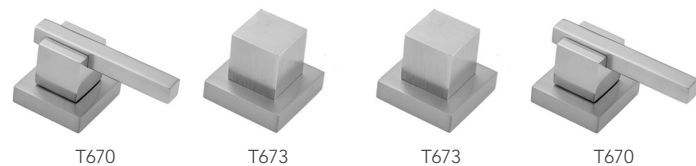

AVAILABLE HANDLES:

COMPLIANCES:

Complies with: ASME A112.18.1-2012/CSA B125.1-12