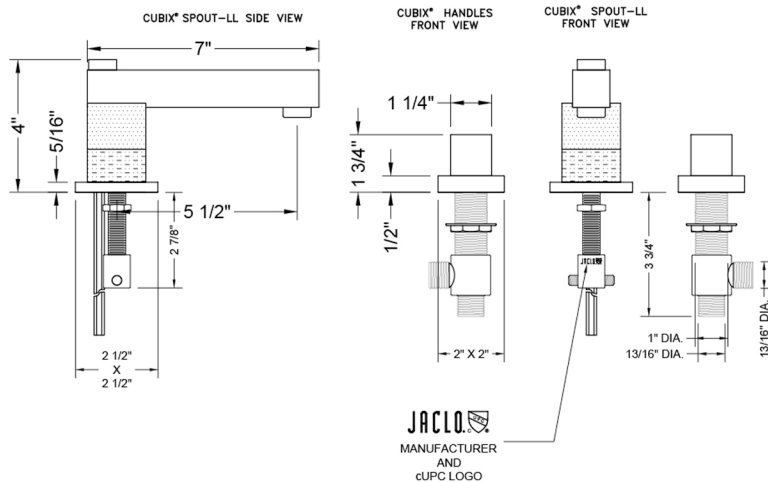

SPECIFICATION DRAWING: