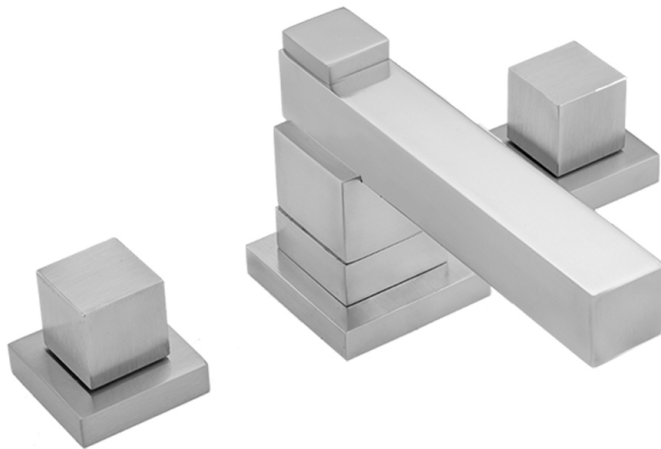

CUBIX® Double Stack Faucet with Cube Handles & Fully Polished & Plated Pop-Up Drain

Model #: 3304-T673-836-

FEATURES:

- All brass 8" - 12" widespread faucet includes fully polished & plated brass pop-up drain with overflow
- 1/4 turn ceramic valves
- Double Stack Stationary Spout
- Available Flow Rates: 1.5, 1.2 & 0.5 GPM. Additional flow rate (aerator) options available. Contact JACLO.
- 5 1/2" spout reach
- Spout Hole Size Min-Max: 1 5/8" - 2"
- Valve Hole Size Min-Max: 1 1/8" - 1 5/8"

AVAILABLE FINISHES:

Polished Chrome (PCH)	Satin Chrome (SC)	Bronze Umber (BU)
Satin Nickel (SN)	Pewter (PEW)	Caramel Bronze (CB)
Polished Nickel (PN)	Antique Brass (AB)	Antique Copper (ACU)
Oil-Rubbed Bronze (ORB)	Polished Brass (PB)	Polished Copper (PCU)
Vintage Bronze (VB)	Satin Brass (SB)	Matte Black (MBK)
Satin Gold (SG)	Polished Gold (PG)	Black Nickel (BKN)
Bombay Gold (BG)	Jewelers Gold (JG)	Satin Cooper (SCU)