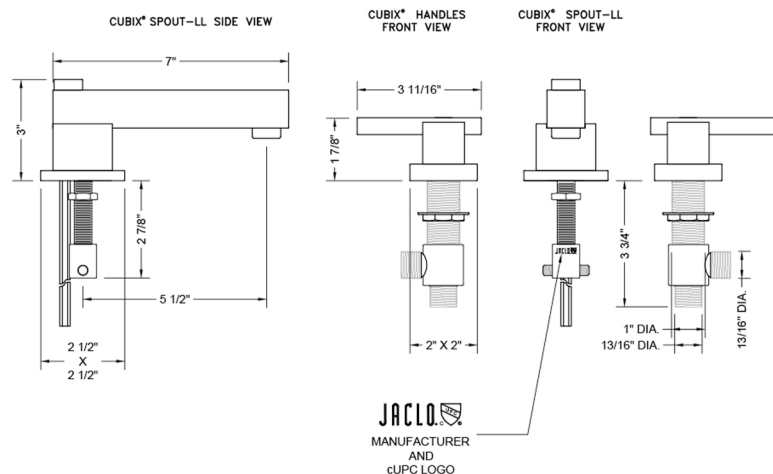

CUBIX® Faucet with CUBIX® Lever Handles

Model #: 3204-T670-

FEATURES:

- All brass 8" - 12" widespread faucet includes brass pop-up drain with overflow
- 1/4 turn ceramic valves
- Stationary Spout
- Available Flow Rates: 1.5, 1.2 & 0.5 GPM. Additional flow rate (aerator) options available. Contact JACLO.
- 5 1/2" spout reach
- Spout Hole Size Min-Max: 1 5/8" - 2"
- Valve Hole Size Min-Max: 1 1/8" - 1 5/8"
- ADA Compliant Levers

SPECIFICATION DRAWING:

AVAILABLE HANDLES:

COMPLIANCES:

Complies with: ASME A112.18.1-2012/CSA B125.1-12