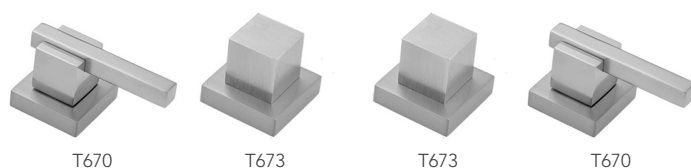

AVAILABLE HANDLES:

COMPLIANCES:

Complies with: ASME A112.18.1-2012/CSA B125.1-12