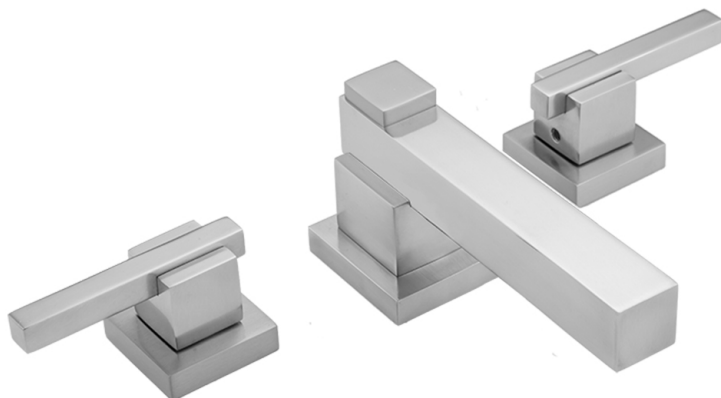

CUBIX® Faucet with CUBIX® Lever Handles

Model #: 3204-T670-

FEATURES:

- All brass 8" - 12" widespread faucet includes brass pop-up drain with overflow
- 1/4 turn ceramic valves
- Stationary Spout
- Available Flow Rates: 1.5, 1.2 & 0.5 GPM. Additional flow rate (aerator) options available. Contact JACLO.
- 5 1/2" spout reach
- Spout Hole Size Min-Max: 1 5/8" - 2"
- Valve Hole Size Min-Max: 1 1/8" - 1 5/8"
- ADA Compliant Levers

AVAILABLE FINISHES:

Polished Chrome (PCH)	Satin Chrome (SC)	Bronze Umber (BU)
Satin Nickel (SN)	Pewter (PEW)	Caramel Bronze (CB)
Polished Nickel (PN)	Antique Brass (AB)	Antique Copper (ACU)
Oil-Rubbed Bronze (ORB)	Polished Brass (PB)	Polished Copper (PCU)
Vintage Bronze (VB)	Satin Brass (SB)	Matte Black (MBK)
Satin Gold (SG)	Polished Gold (PG)	Black Nickel (BKN)
Bombay Gold (BG)	Jewelers Gold (JG)	Satin Cooper (SCU)