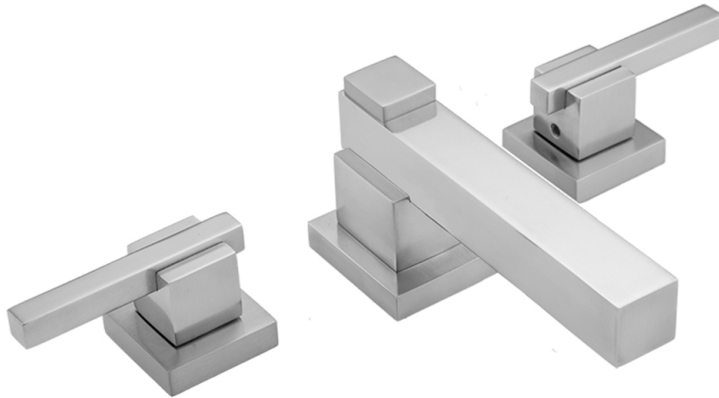

## CUBIX® Faucet with CUBIX® Lever Handles - 0.5 GPM

**Model #: 3204-0.5-**

### FEATURES:

- All brass 8" - 12" widespread faucet includes brass pop-up drain with overflow
- 1/4 turn ceramic valves
- Stationary Spout
- Available Flow Rates: 1.5, 1.2 & 0.5 GPM. Additional flow rate (aerator) options available. Contact JACLO.
- 5 1/2" spout reach
- Spout Hole Size: 1 5/8" - 2"
- Valve Hole Size: 1 1/8" - 1 5/8"
- ADA Compliant Levers