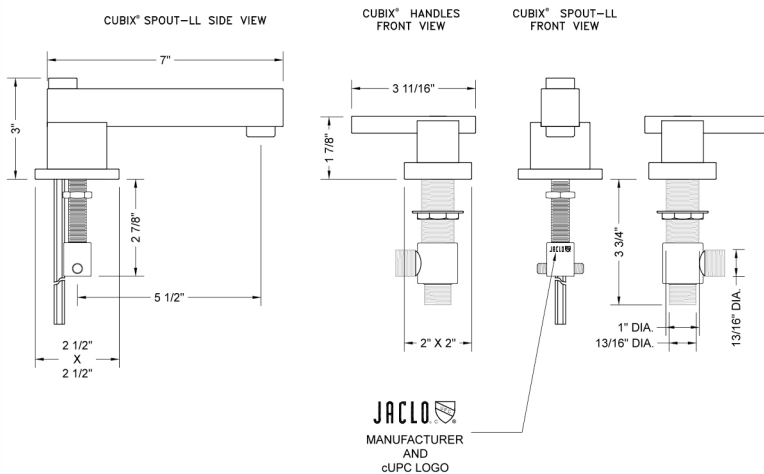

### FEATURES:

- All brass 8" - 12" widespread faucet includes brass pop-up drain with overflow
- 1/4 turn ceramic valves
- Stationary Spout
- Available Flow Rates: 1.5, 1.2 & 0.5 GPM. Additional flow rate (aerator) options available. Contact JACLO.
- 5 1/2" spout reach
- Spout Hole Size: 1 5/8" - 2"
- Valve Hole Size: 1 1/8" - 1 5/8"
- ADA Compliant Levers

### SPECIFICATION DRAWING: