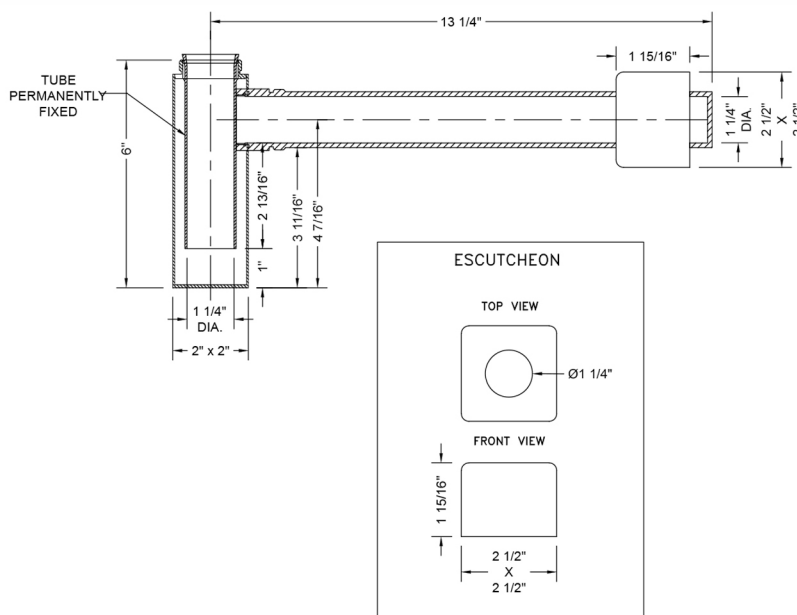

## Decorative Square Trap - 1 ¼" Wall Outlet

**Model #: 270-**

### FEATURES:

- Decorative square lavatory trap
- 1 ¼" Wall Outlet x 1 ¼" Inlet
- All brass fully polished & plated
- Complements Cubix® collection
- Extension wall tubes available

### SPECIFICATION DRAWING: