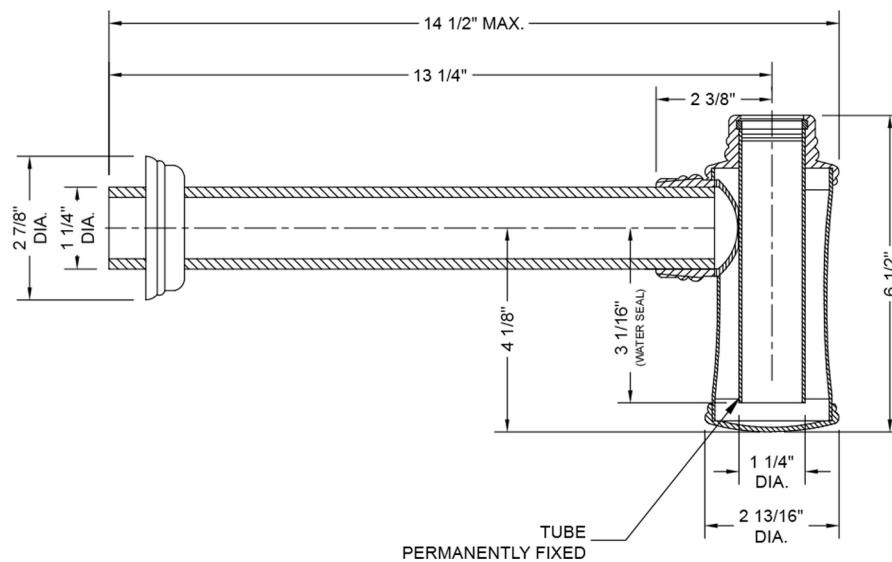

SPECIFICATION DRAWING:

COMPLIANCES:

Complies with: ASME A112.18.2-2015/CSA B125.2-15