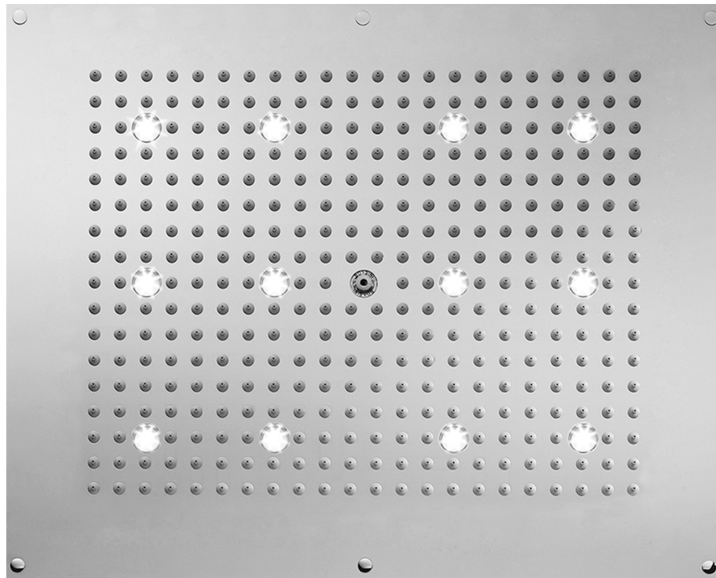

16" x 20" Chromotherapy RETTANGO Dream Light
Model #: 1620-DLCT-

FEATURES:

- 16" x 20" rectangular dream light chromotherapy water feature rain canopy
- 12 low voltage color changing LED lights
- 1/2" male IPS connection with flexible hose
- Surface or flush mount to ceiling
- 360 easy clean replaceable rubber jets
- Wall mounted control panel allows for fixed or color changing lights
- Input voltage 110V AC (transformer included)
- CE approved
- Control panel fits standard electrical box
- Requires minimum flow rate of 5.5 GPM
- Standard finish is chrome. For other finish options, contact JACLO for pricing & availability

AVAILABLE FINISHES:

Polished Chrome (PCH)

SPECIFICATION DRAWING:

SPRAY PATTERNS:

Easy Clean

Full Rain

BOTTOM VIEW