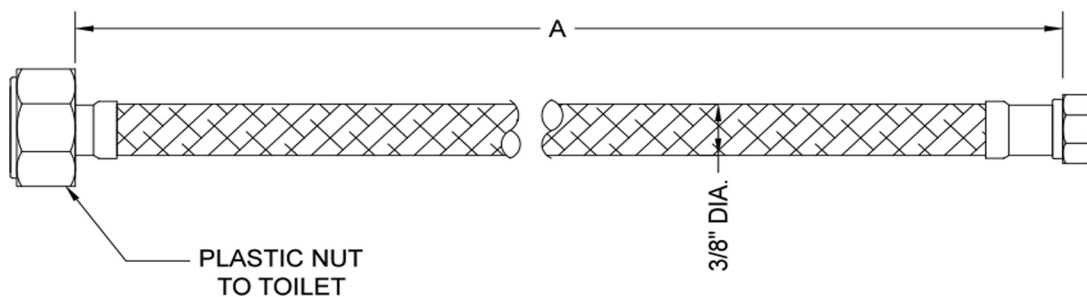

Stainless Steel Flexible Braided 3/8" O.D. x 7/8" I.D.- 12" Toilet Supply Line with Plastic Nut

Model #: 156-SS

FEATURES:

- Use with 3/8" O.D. Supply Valves
- 12" Toilet supply line with plastic Nut to Toilet
- Quick & easy labor-saving installation, perfect for confined spaces
- For decorative supply line option see JACLOFLEX™

AVAILABLE FINISHES:

N/A

SPECIFICATION DRAWING:

STAINLESS STEEL FLEXIBLE BRAIDED 3/8" O.D. X 7/8" I.D.		
PART #	DESCRIPTION	A
158-SS	3/8" O.D. X 6"	6"
159-SS	3/8" O.D. X 9"	9"
156-SS	3/8" O.D. X 12"	12"
157-SS	3/8" O.D. X 20"	20"