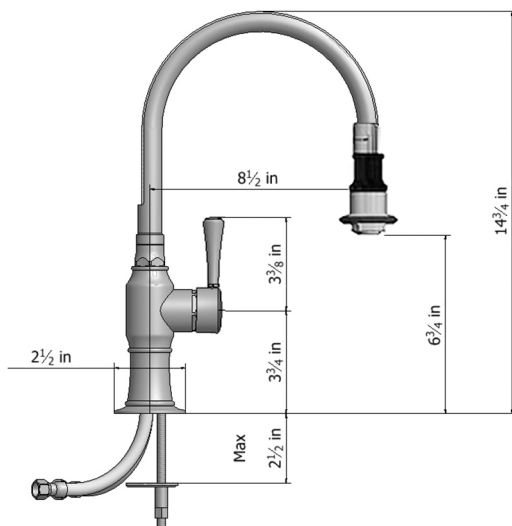

Pull-Off Spray Deck Mount Single Hole with 8" Swivel Spout with Left Metal Contemporary Lever

Model #: 1274-MC-

FEATURES:

- 8" Pull-off spray swivel spout
- Single lever
- Single hole design allows for multiple choices of placement on sink or counter
- Patented pull off spray design
- Push/pull spray head diverts from stream to spray
- Silicone nozzles for easy cleaning
- Plastic coated stainless steel hose for easy cleaning
- Built in air gap
- Lifetime ceramic cartridge
- Perfect addition for bar or pantry sinks
- Requires standard 1 3/8" - 1 5/8" faucet hole drilling

AVAILABLE FINISHES:

Polished Stainless (PSS) Brushed Stainless (BSS)

SPECIFICATION DRAWING:

AVAILABLE HANDLES: