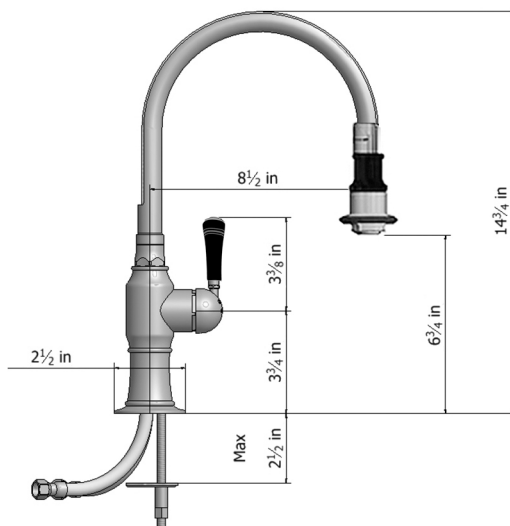

Pull-Off Spray Deck Mount Single Hole with 8" Swivel Spout with Left

Model #: 1274-BT-

FEATURES:

- 8" Pull-off spray swivel spout
- Single lever
- Single hole design allows for multiple choices of placement on sink or counter
- Patented pull off spray design
- Push/pull spray head diverts from stream to spray
- Silicone nozzles for easy cleaning
- Plastic coated stainless steel hose for easy cleaning
- Built in air gap
- Lifetime ceramic cartridge
- Perfect addition for bar or pantry sinks
- Requires standard 1 3/8" - 1 5/8" faucet hole drilling

AVAILABLE FINISHES:

Polished Stainless (PSS) Brushed Stainless (BSS)

SPECIFICATION DRAWING:

AVAILABLE HANDLES: