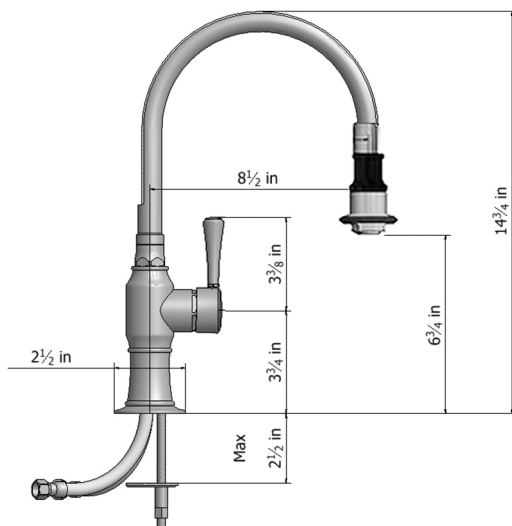

Pull-Off Spray Deck Mount Single Hole with 8" Swivel Spout with Right Metal Contemporary Lever

Model #: 1272-MC-

FEATURES:

- 8" Pull-off spray swivel spout
- Single lever
- Single hole design allows for multiple choices of placement on sink or counter
- Patented pull off spray design
- Push/pull spray head diverts from stream to spray
- Silicone nozzles for easy cleaning
- Plastic coated stainless steel hose for easy cleaning
- Built in air gap
- Lifetime ceramic cartridge
- Perfect addition for bar or pantry sinks
- Requires standard 1 3/8" - 1 5/8" faucet hole drilling

AVAILABLE FINISHES:

Polished Stainless (PSS) Brushed Stainless (BSS)

SPECIFICATION DRAWING:

AVAILABLE HANDLES: