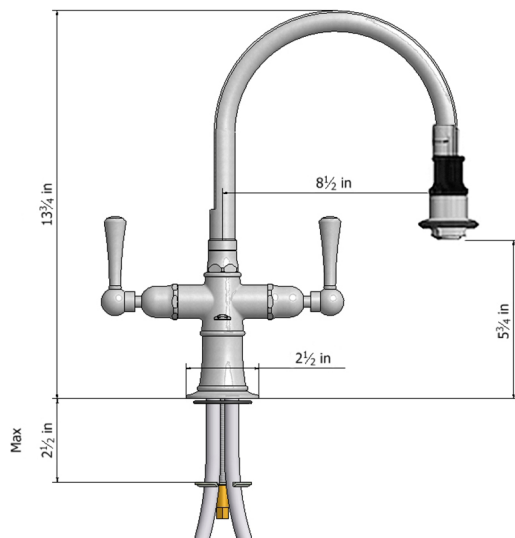

Single Hole Pull-Off Spray with 8" Swivel Spout with Metal Lever

Model #: 1222-M-

FEATURES:

- 8" Pull-off spray swivel spout
- Patented pull off spray design
- Push/pull spray head diverts from stream to spray
- Silicone nozzles for easy cleaning
- Plastic coated stainless steel hose for easy cleaning
- Built in air gap
- Lifetime quarter turn ceramic cartridge
- Requires standard 1 3/8" - 1 5/8" faucet hole drilling
- Single hole design allows for multiple choices of placement on sink or counter

AVAILABLE FINISHES:

Polished Stainless (PSS) Brushed Stainless (BSS)

SPECIFICATION DRAWING:

AVAILABLE HANDLES: