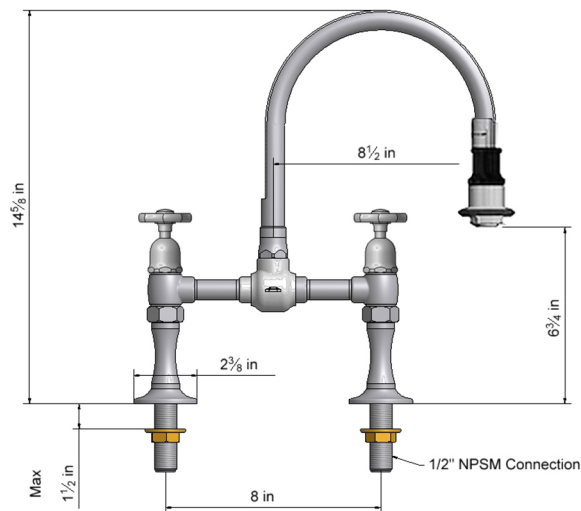

Deck Mount Pull-Off Spray with 8" Swivel Spout with Metal Wheel

Model #: 1215-X-

FEATURES:

- 8" Pull-off spray swivel spout
- Patented pull off spray design
- Push/pull spray head diverts from stream to spray
- Silicone nozzles for easy cleaning
- Plastic coated stainless steel hose for easy cleaning
- Built in air gap
- Lifetime quarter turn ceramic cartridge
- Requires standard 1 3/8" - 1 5/8" faucet hole

AVAILABLE FINISHES:

Polished Stainless (PSS) Brushed Stainless (BSS)

SPECIFICATION DRAWING:

AVAILABLE HANDLES: