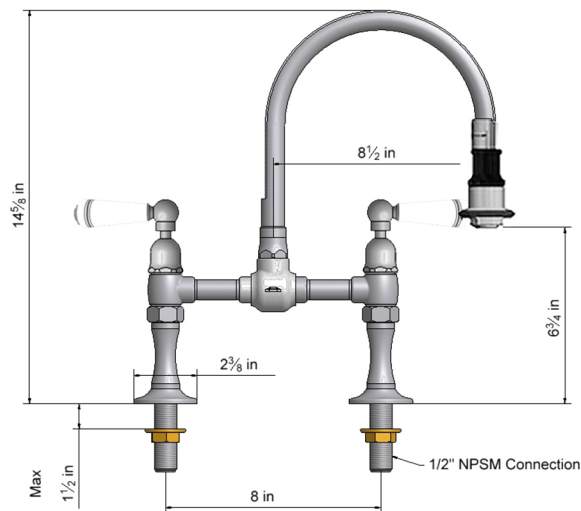

Deck Mount Pull-Off Spray with 8" Swivel Spout with White Ceramic Lever

Model #: 1215-W-

JACLO
Confidence from start to finish.™

FEATURES:

- 8" Pull-off spray swivel spout
- Patented pull off spray design
- Push/pull spray head diverts from stream to spray
- Silicone nozzles for easy cleaning
- Plastic coated stainless steel hose for easy cleaning
- Built in air gap
- Lifetime quarter turn ceramic cartridge
- Requires standard 1 3/8" - 1 5/8" faucet hole

AVAILABLE FINISHES:

Polished Stainless (PSS) Brushed Stainless (BSS)

SPECIFICATION DRAWING:

AVAILABLE HANDLES: